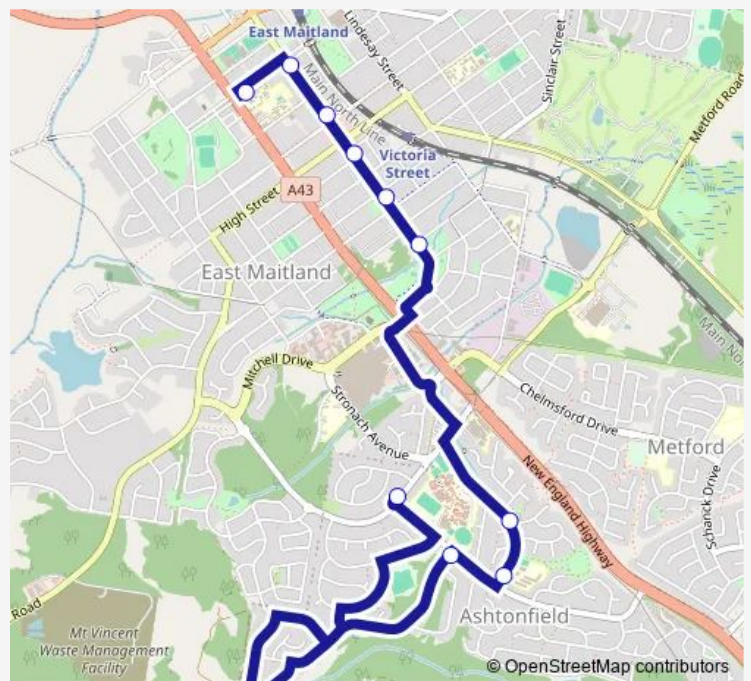

Lawes St At William St

Lawes St Before George St

Lawes St After Myra St

Lawes St Opp Cooney Park

Lawes St At Alliance St

Norfolk St At Pitcairn St

Ashtonfield Public School, Norfolk St

Ballydoyle Dr At South Seas Dr

Chisholm Rd Before Kilkenny Cct

Route schedule

East Maitland Public School, William St — Chisholm Rd Before Kilkenny Cct

Monday	15:05
Tuesday	15:05
Wednesday	15:05
Thursday	15:05
Friday	15:05
Saturday	—
Sunday	—

Route info

Direction: East Maitland Public School, William St

Stops: 10

Trip Duration: 0 hour 26 min

2573 — East Maitland PS to Ashtonfield

2573 School Bus time schedules and route maps are available in an offline PDF at [busmaps.com](https://busmaps.com). Use the [busmaps.com](https://busmaps.com) website to see live bus times, train schedule or subway schedule, and step-by-step directions for all public transit in Maitland