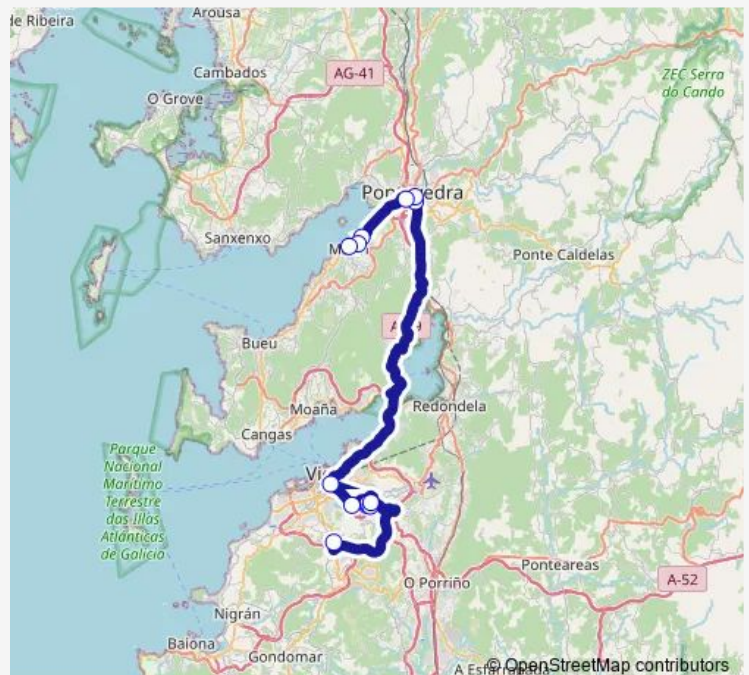

Thursday —

Friday 08:10-22:10

Saturday 08:10-22:10

Sunday 08:10-22:10

Route info

Direction: Vigo (Hospital Álvaro Cun

Stops: 13

Trip Duration: 1 hour 5 min

XG817036 — Marín-Pontevedra-AP9-Vigo

Direction

Marín — Vigo (Hospital Álvaro Cun

13 stops

[Open route schedule](#)

Marín

Marín (Raimundo Vázquez)

Marín (Lonja)