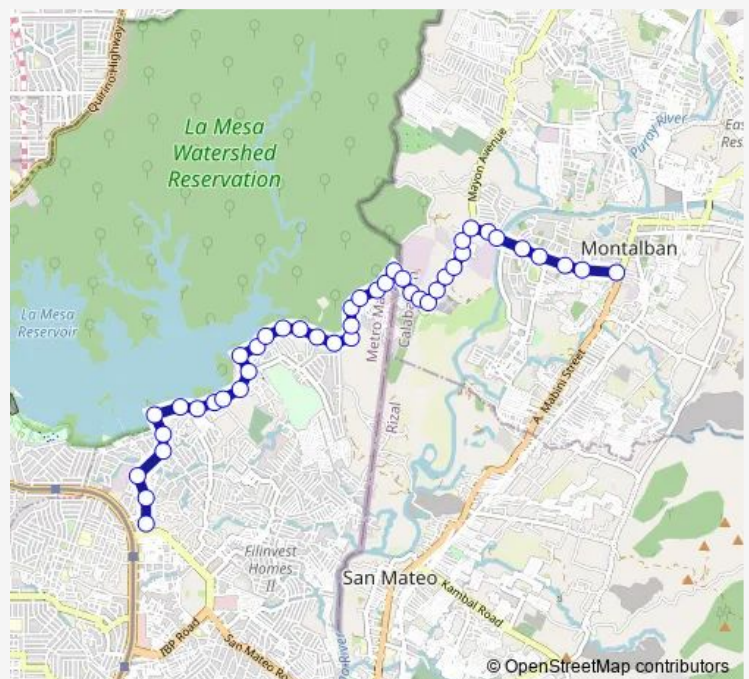

Monday 00:00

Tuesday 00:00

Wednesday 00:00

Thursday 00:00

Friday 00:00

Saturday 00:00

Sunday 00:00

Route info

Direction: Payatas Road, Quezon City

Stops: 43

Trip Duration: 0 hour 46 min

Montalban - Marcos AVE via Litex

Payatas Road, Quezon City

Payatas Road, Quezon City

Payatas Road, Quezon City

Payatas Road, Quezon City