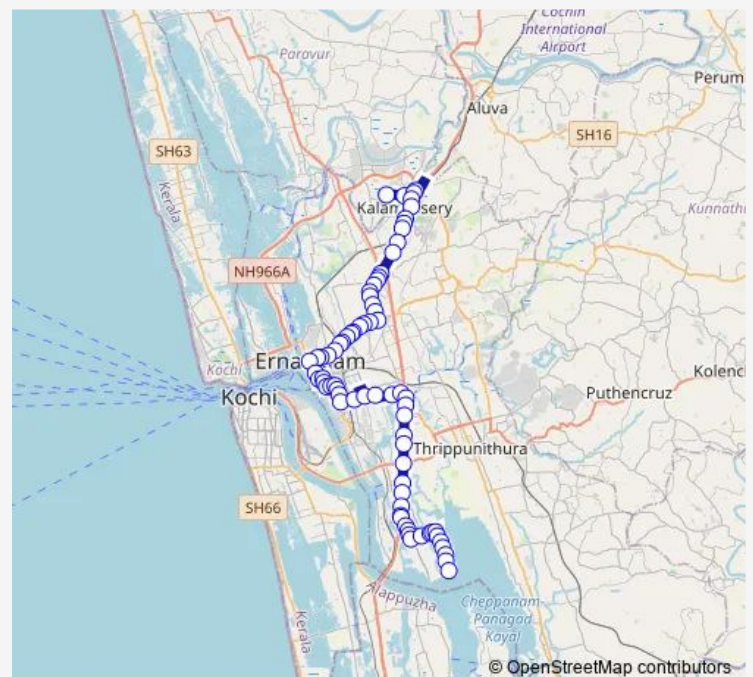

Thursday 06:00

Friday 06:00

Saturday 06:00

Sunday 06:00

Route info

Direction: Glass Factory

Stops: 73

Trip Duration: 1 hour 31 min