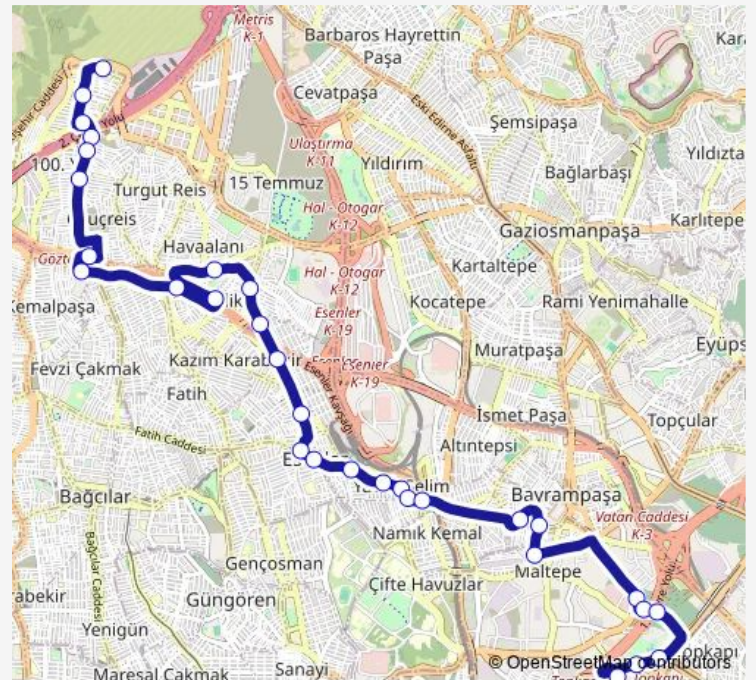

Thursday 05:30

Friday 05:30

Saturday 05:30

Sunday 05:30

Route info

Direction: 42 Evler

Stops: 31

Trip Duration: 0 hour 33 min

■ Topkapi-Esenler-Atışalani-Yüzyil — 100.Yil - Atışalani - Esenler - Topkapi

BusMaps

Yavuz Selim

Ayrancilar San. Sit

Esenler Cad.

Hastane Yolu Cad.

Matbaacilar Sitesi

Minibüs Durađı

Saturday 05:30

Sunday 05:30

Route info

Direction: Panorama 1453

Stops: 46

Trip Duration: 0 hour 38 min

Hakyemez

Fevzi akmak Mah.