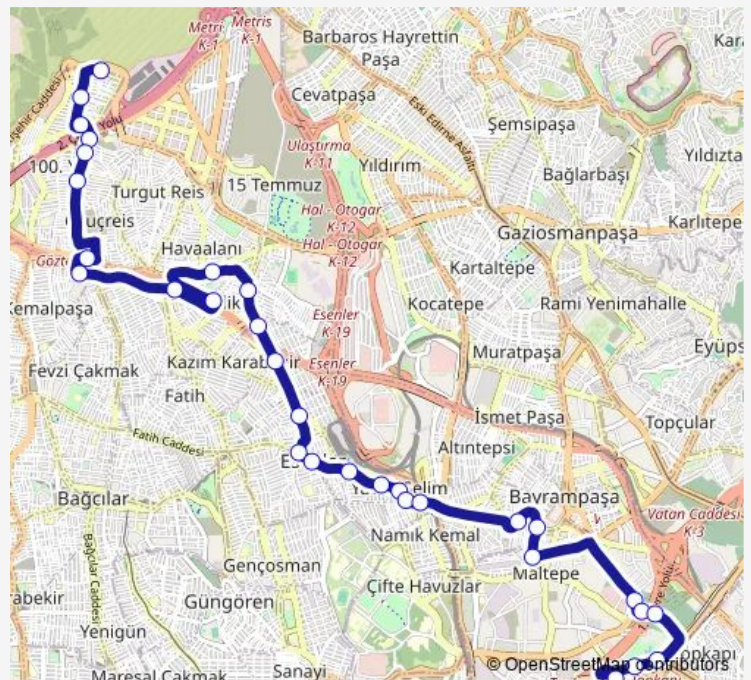

Thursday 05:30

Friday 05:30

Saturday 05:30

Sunday 05:30

Route info

Direction: 42 Evler

Stops: 31

Trip Duration: 0 hour 33 min