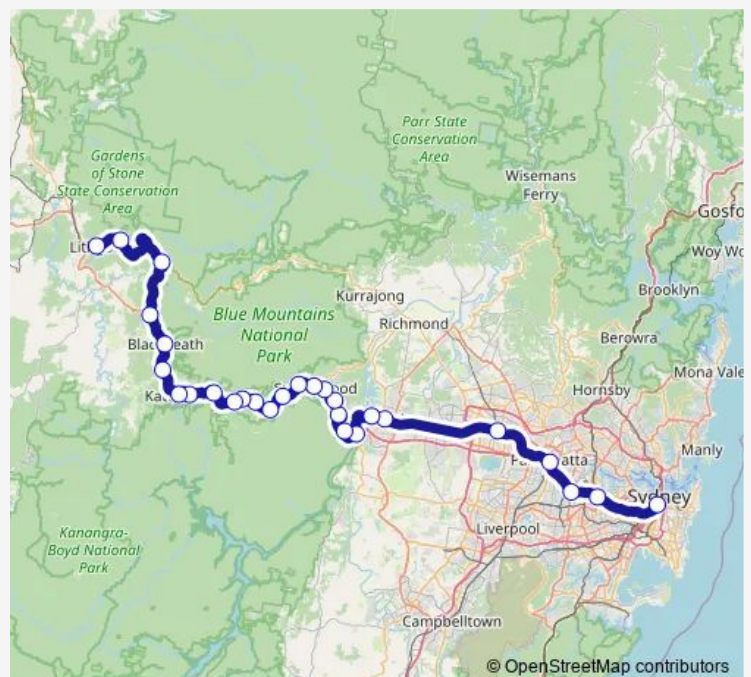

Direction: Central Station, Platform 5

Stops: 21

Trip Duration: 2 hour 1 min

 BMT — Blue Mountains Line

Direction

Central Station, Platform 6 — Lithgow Station, Platform 2

28 stops

[Open route schedule](#)