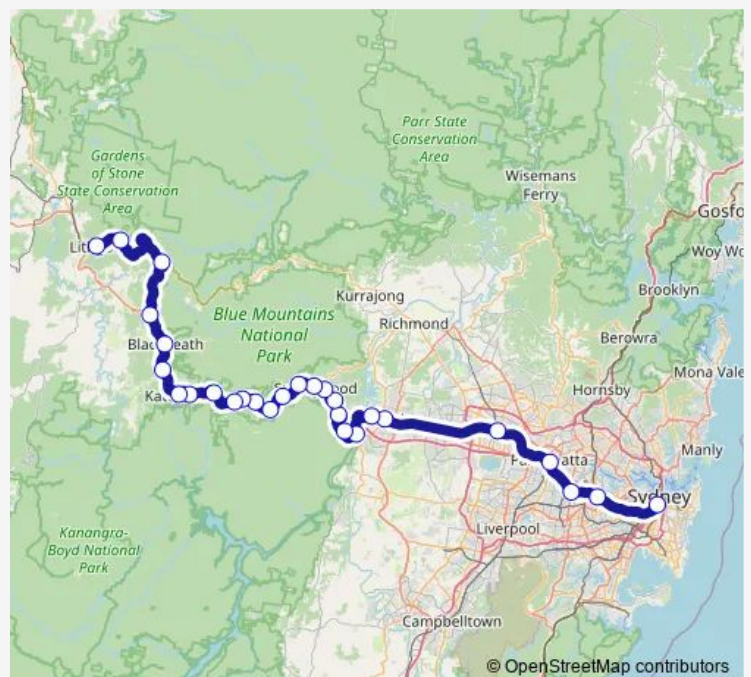

Direction: Central Station, Platform 5

Stops: 21

Trip Duration: 2 hour 1 min

■ Bmt — Blue Mountains Line

Direction

Central Station, Platform 6 — Lithgow Station, Platform 2

28 stops

[Open route schedule](#)