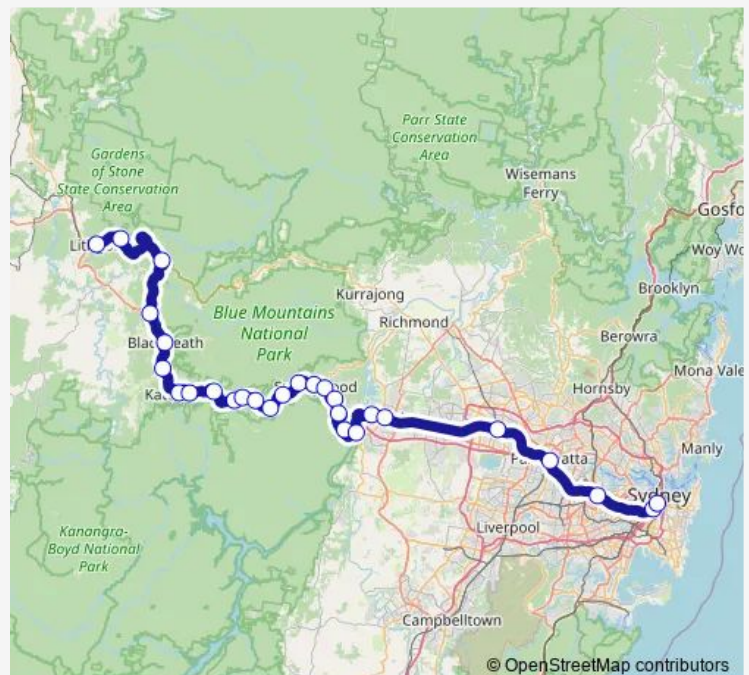

Direction: Lithgow Station, Platform 2

Stops: 28

Trip Duration: 2 hour 51 min

■ BMT — Blue Mountains Line

BusMaps

Emu Plains Station, Platform 1

Penrith Station, Platform 2

Blacktown Station, Platform 5