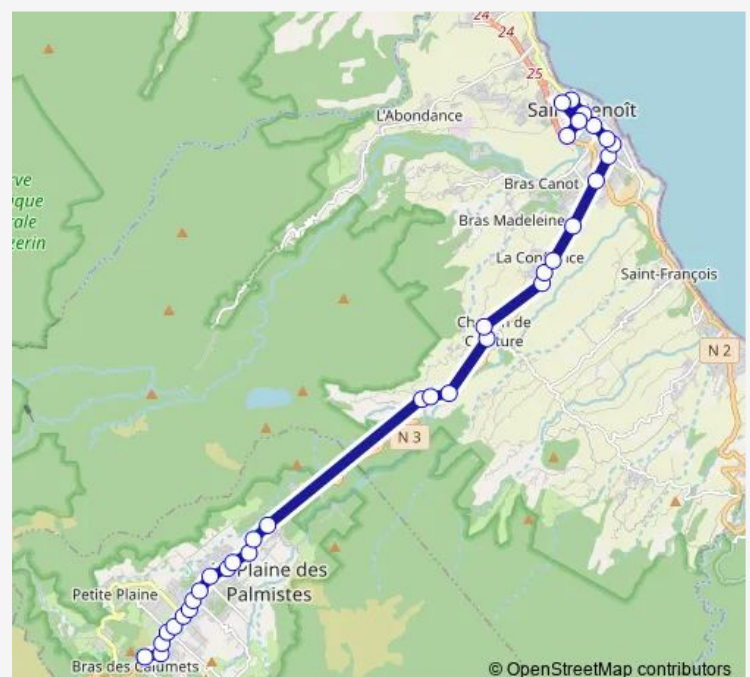

Chemin DE Ceinture - Saint Benoit

Route schedule

Piton DES Songes - Plaine DES Palmistes — GR Saint Benoit - Saint Benoit

Monday 05:50-18:15

Tuesday 05:50-18:15

Wednesday 05:50-18:15

Thursday 05:50-18:15

Friday 05:50-18:15

Saturday 05:50-18:15

Sunday 07:35-13:30

Route info

Direction: Piton DES Songes - Plaine DES Palmistes

Stops: 34

Trip Duration: 1 hour 2 min

LA Confiance - Saint Benoit

Emile Passouka - Saint Benoit