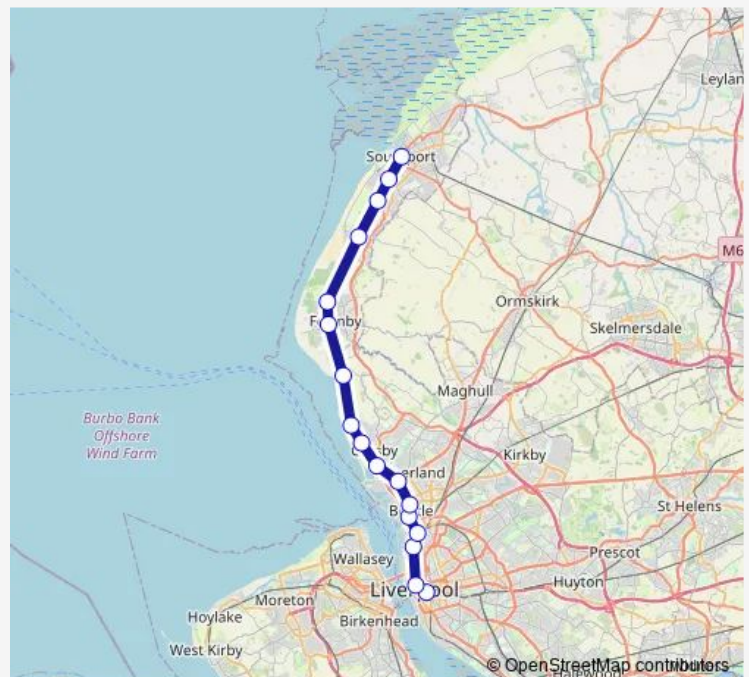

Rail Me:Lvc->Sop ME train service from LVC to Sop

[Go to website](#)

Direction

Liverpool Central — Southport

17 stops

[Open route schedule](#)

Liverpool Central

Moorfields

Hightown

Formby

Freshfield

Ainsdale

Hillside

Birkdale

Southport

Route schedule

Liverpool Central — Southport

Monday 06:08

Tuesday 06:08

Wednesday 06:08

Thursday 06:08

Friday 06:08

Saturday 06:08

Sunday 08:07-23:37

Route info

Direction: Liverpool Central

Stops: 17

Trip Duration: 0 hour 48 min

■ Me:Lvc->Sop — ME train service from LVC to Sop

Me:Lvc->Sop Rail time schedules and route maps are available in an offline PDF at busmaps.com. Use the busmaps.com website to see live bus times, train schedule or subway schedule, and step-by-step directions for all public transit in Liverpool