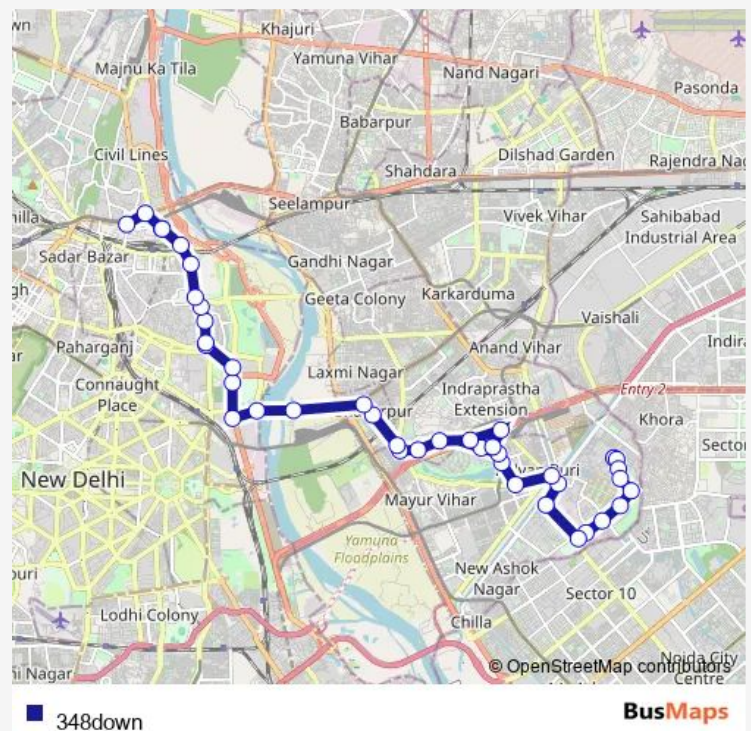

### Route schedule

Mayur Vihar Phase III (T) Paper Market — Mori Gate Terminal

Monday 06:10-20:11

Tuesday 06:10-20:11

Wednesday 06:10-20:11

Thursday 06:10-20:11

Friday 06:10-20:11

Saturday 06:10-20:11

Sunday 06:10-20:11

### Route info

Direction: Mayur Vihar Phase III (T) Paper Market

Stops: 41

Trip Duration: 1 hour 19 min

348down

Mother Dairy

Ganesh Nagar

Shakar Pur School Block