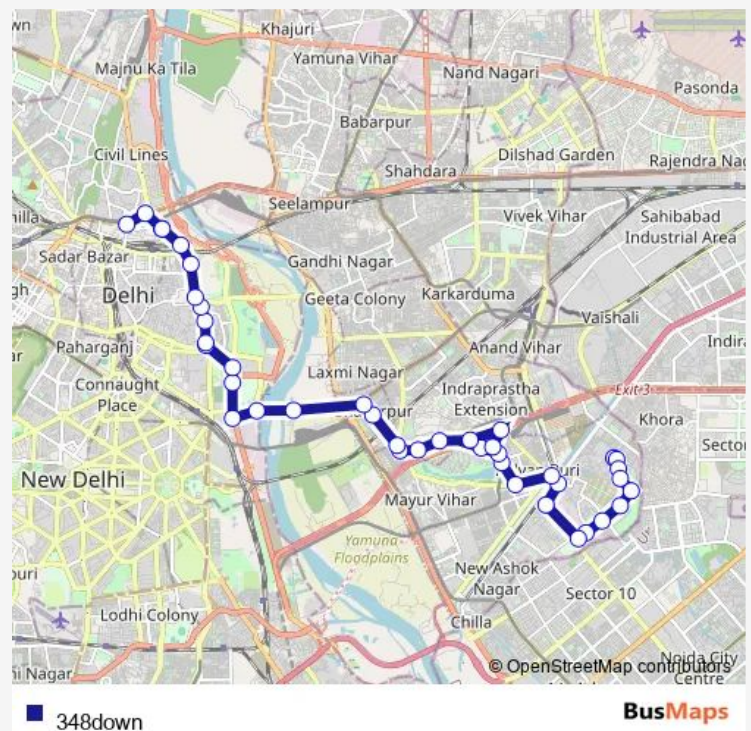

East Vinod Nagar Depot

Govt Model School / Ambedkar Park

Dharma Apartment

Route schedule

Mayur Vihar Phase III (T) Paper Market — Mori Gate Terminal

Monday 06:10-20:11

Tuesday 06:10-20:11

Wednesday 06:10-20:11

Thursday 06:10-20:11

Friday 06:10-20:11

Saturday 06:10-20:11

Sunday 06:10-20:11

Route info

Direction: Mayur Vihar Phase III (T) Paper Market

Stops: 41

Trip Duration: 1 hour 19 min

Mother Dairy

Ganesh Nagar

Shakar Pur School Block

Laxmi Nagar / Shakarpur Crossing

Rainy Well

Delhi Secretariat

ITO Ring Road

IG Stadium