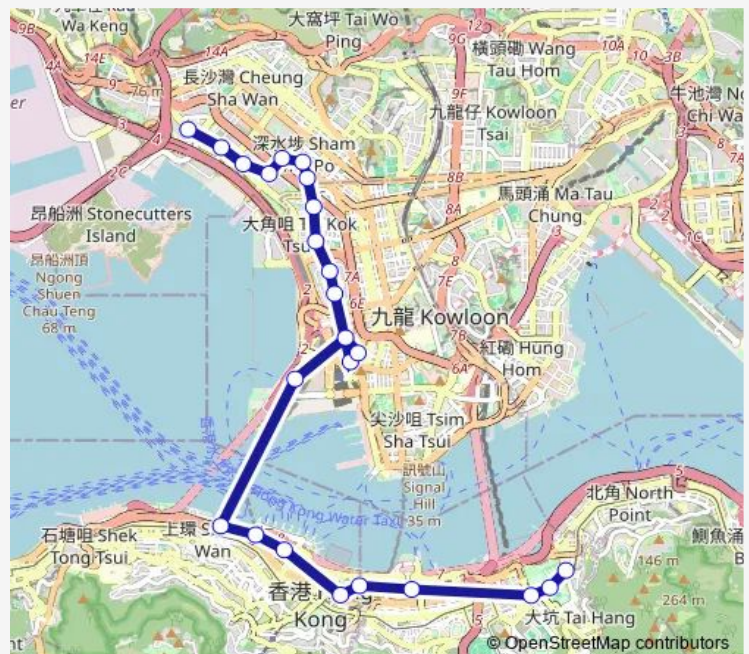

Monday 07:10-08:05

Tuesday 07:10-08:05

Wednesday 07:10-08:05

Thursday 07:10-08:05

Friday 07:10-08:05

Saturday —

Sunday —

Route info

Direction: [Ctb] HOI LAI Estate[[Kmb+Ctb] HOI LAI Estate BUS Terminus/
Hoi LAI Estate

Stops: 24

Trip Duration: 1 hour 3 min

[Ctb] Charming Garden, HOI Wang Road[[Kmb+Ctb] Charming Garden/
Charming Garden, HOI Wang Road[[Kmb] Charming Garden