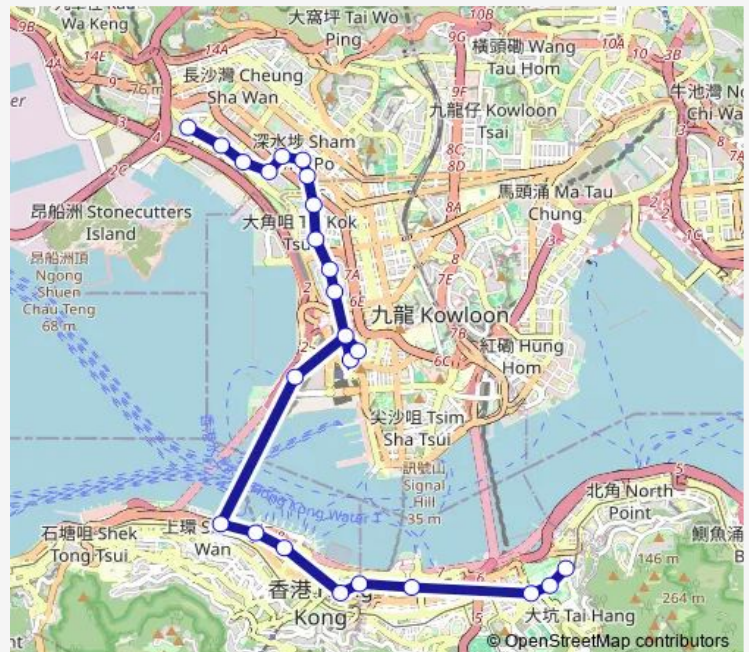

[Ctb] YEE KUK Street, YEN Chow Street[[Kmb+Ctb] YEE KUK Street Sham Shui PO/
Yee KUK Street, YEN Chow Street[[Kmb] YEE KUK Street Sham Shui Po

[Kmb+Ctb] PEI HO Street Sham Shui PO/
Pei HO Street, LAI CHI KOK Road[[Kmb] PEI HO Street Sham Shui Po

[Kmb+Ctb] Chinese Public Dispensary Sham Shui PO/
Yee KUK Street, NAM Cheong Street[[Kmb] Chinese Public Dispensary Sham Shui Po

[Kmb+Ctb] Larch Street Sitting-OUT Area/
Larch Street Sitting OUT Area, TAI KOK Tsui Road[[Kmb] Larch Street Sitting-OUT Area

[Kmb+Ctb] NEW Kowloon Plaza/
New Kowloon Plaza, TAI KOK Tsui Road[[Kmb] NEW Kowloon Plaza

[Ctb] HOI FU Court, HOI Wang Road[[Kmb+Ctb] HOI FU Court/
Hoi FU Court, HOI Wang Road[[Kmb] HOI FU Court

Route schedule

[Ctb] HOI LAI Estate[[Kmb+Ctb] HOI LAI Estate BUS Terminus/
Hoi LAI Estate — [Ctb] TIN HAU Station[[Kmb+Ctb] Causeway BAY (TIN HAU) BUS Terminus/
Tin HAU Station[[Kmb] Causeway BAY (TIN HAU) BUS Terminus

Monday	07:10-08:05
Tuesday	07:10-08:05
Wednesday	07:10-08:05
Thursday	07:10-08:05
Friday	07:10-08:05
Saturday	—
Sunday	—

Route info

Direction: [Ctb] HOI LAI Estate[[Kmb+Ctb] HOI LAI Estate BUS Terminus/
Hoi LAI Estate

Stops: 24

Trip Duration: 1 hour 10 min