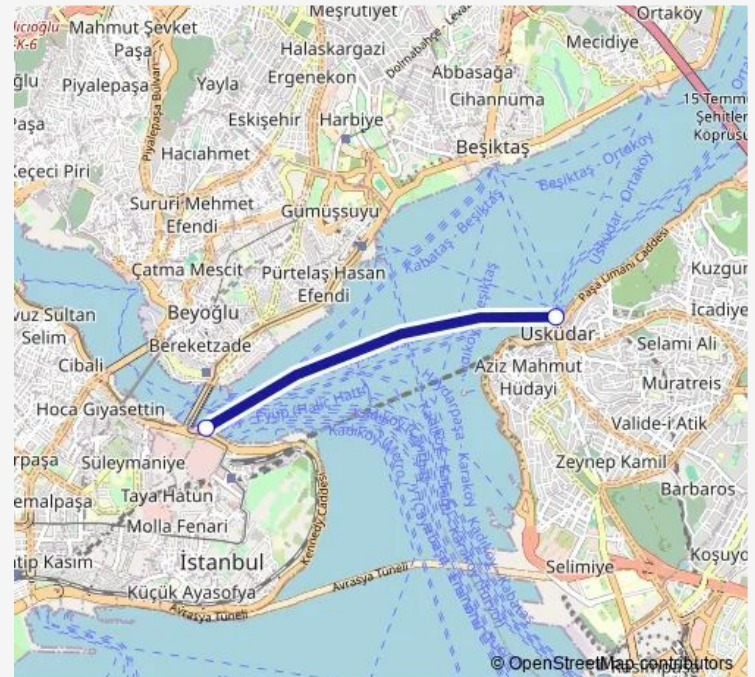

### Direction

Eminönü-Boğaz Şh. — Üsküdar Şh.

2 stops

[Open route schedule](#)

Eminönü-Boğaz Şh.

Üsküdar Şh.

### Route schedule

Eminönü-Boğaz Şh. — Üsküdar Şh.

Monday	06:50
Tuesday	06:50
Wednesday	06:50
Thursday	06:50
Friday	06:50
Saturday	06:50
Sunday	07:30

### Route info

Direction: Eminönü-Boğaz Şh.

Stops: 2

Trip Duration: 0 hour 17 min

■ ÜSK-EMN — Üsküdar-Eminönü

**Direction**

Üsküdar Şh. — Eminönü-Boğaz Şh.

2 stops