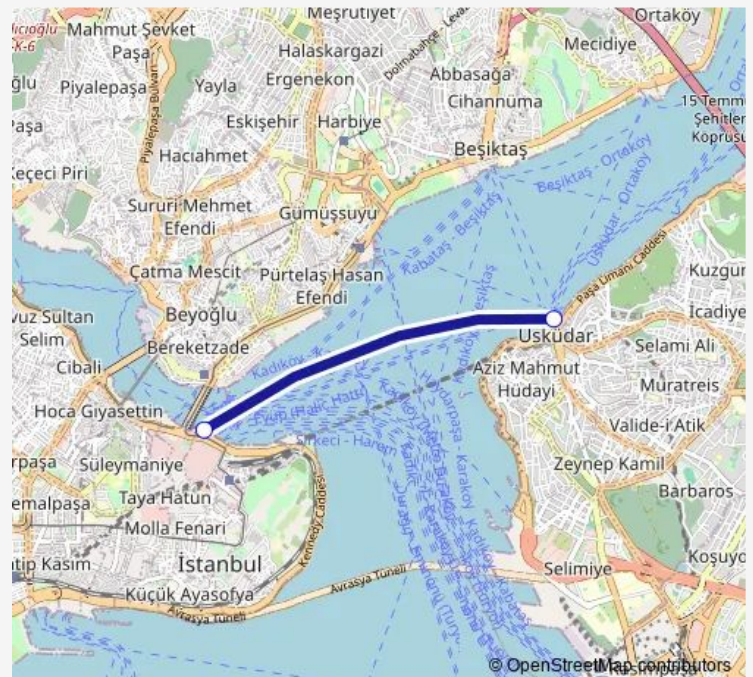

### Direction

Eminönü-Boğaz Şh. — Üsküdar Şh.

2 stops

[Open route schedule](#)

Eminönü-Boğaz Şh.

Üsküdar Şh.

### Route schedule

Eminönü-Boğaz Şh. — Üsküdar Şh.

Monday	06:50
Tuesday	06:50
Wednesday	06:50
Thursday	06:50
Friday	06:50
Saturday	06:50
Sunday	07:30

### Route info

Direction: Eminönü-Boğaz Şh.

Stops: 2

Trip Duration: 0 hour 17 min

■ ÜSK-Emn — Üsküdar-Eminönü

BusMaps

**Direction**

Üsküdar Şh. — Eminönü-Boğaz Şh.