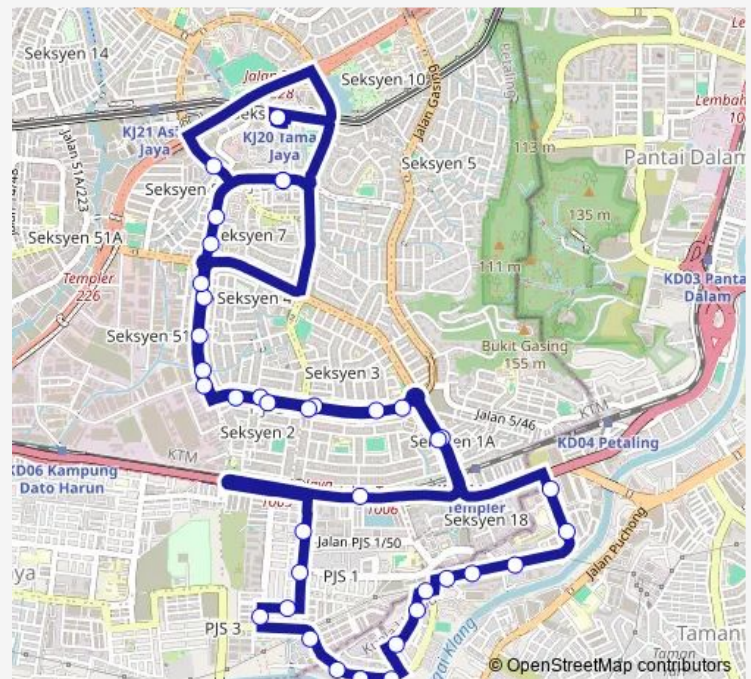

Friday 05:30-20:52

Saturday 05:30-21:40

Sunday 05:30-21:40

Route info

Direction: Pj445 LRT Taman Jaya

Stops: 38

Trip Duration: 0 hour 40 min

T640 — Stesen LRT Taman Jaya ~ Taman Sri Sentosa **BusMaps**