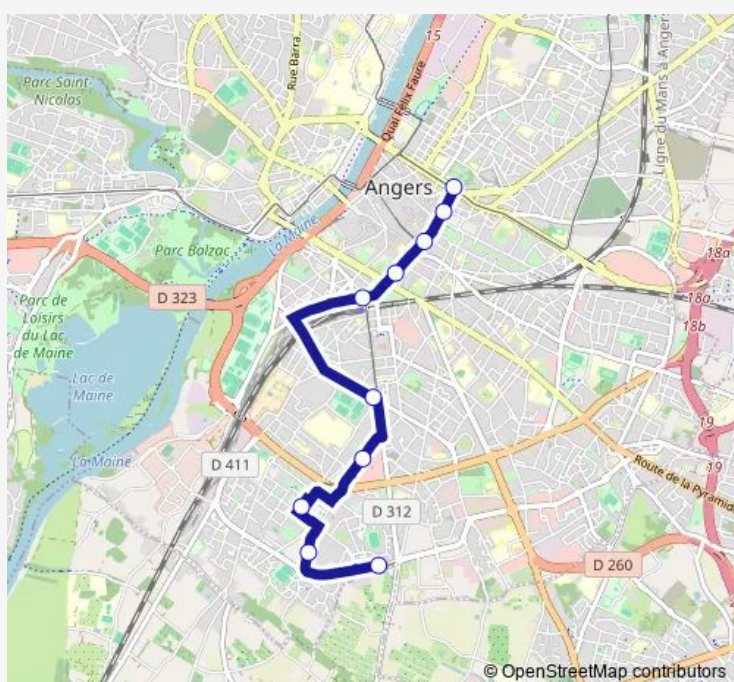

**Bus Tbus Roseraie / Belle-Beille Campus - Avrillé-Ardenne / Monplaisir**

[Go to website](#)

**Direction**

Roseraie — Centre de Congrès

10 stops

[Open route schedule](#)

Roseraie

Jean Vilar

**Route schedule**

Roseraie — Centre de Congrès

Monday	21:49-23:50
Tuesday	00:22-23:50
Wednesday	00:22-23:50
Thursday	00:22-23:50
Friday	00:22
Saturday	—
Sunday	21:59-23:07

**Route info**

Direction: Roseraie

Stops: 10

Trip Duration: 0 hour 20 min

**Direction**

Centre de Congrès — Roseraie

11 stops

[Open route schedule](#)

Centre de Congrès

St-Serge Université

## Route info

Direction: Centre de Congrès

Stops: 11

Trip Duration: 0 hour 30 min

Tbus Bus time schedules and route maps are available in an offline PDF at [busmaps.com](https://busmaps.com). Use the [busmaps.com](https://busmaps.com) website to see live bus times, train schedule or subway schedule, and step-by-step directions for all public transit in Angers