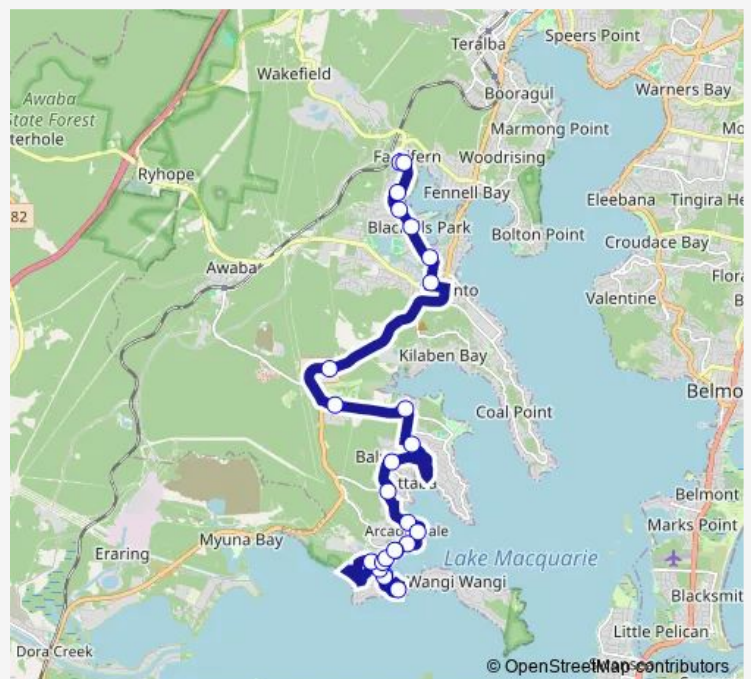

Fassifern Rd Opp Charlton Christian College

Fassifern Rd After Reynolds St

South Pde At Fassifern Rd

South Pde Opp Faucett St

Railway Pde At Lake St

Cook St Before The Boulevarde

Wangi Rd Opp Toronto Seventh-Day Adventist Church

Alexander Pde Opp Glen Av

Alexander Pde Opp Donnelly Rd

Wangi District Workers' Club, Dobell Dr

Dobell Dr Opp Carawa Dr

Wangi Wangi Public School, Beach Rd

Dobell Dr Before Carawa Dr

Route schedule

Charlton Christian College, Fassifern Rd — Alexander Pde At Donnelly Rd

Monday	15:15
Tuesday	15:15
Wednesday	15:15
Thursday	15:15
Friday	15:15
Saturday	—
Sunday	—

Route info

Direction: Charlton Christian College, Fassifern Rd

Stops: 26

Trip Duration: 0 hour 35 min

6445 — Charlton Christian College to Wangi

Dobell Dr At Kirin St

Summerhill Dr At Tuloa St (Hail And Ride)

Dobell Dr Opp Wangi District Workers' Club

The Promenade Opp Market St

Alexander Pde At Donnelly Rd

6445 School Bus time schedules and route maps are available in an offline PDF at busmaps.com. Use the busmaps.com website to see live bus times, train schedule or subway schedule, and step-by-step directions for all public transit in Murrays Beach