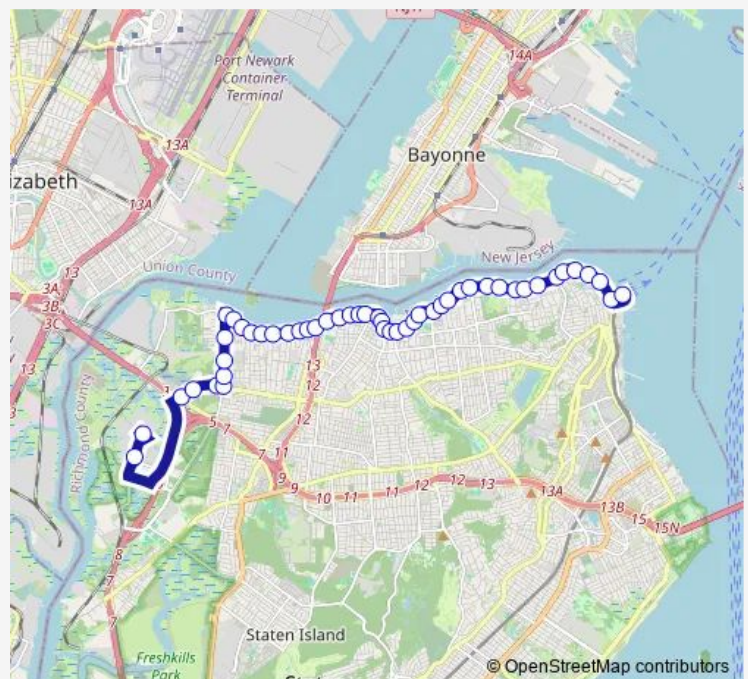

Richmond Terr/Sailors Snug Harbor Gate

Richmond Terr/Snug Harbor RD East

Richmond Terr/Snug Harbor RD West

Richmond Terr/Davis Av

Richmond Terr/Bement Av

Richmond Terr/North Burgher Av

Richmond Terr/Broadway

Richmond Terr/Tompkins Ct

Richmond Terr/Alaska St

Richmond Terr/Taylor St

Richmond Terr/Clove Rd

Route schedule

Saint George Ferry/Ramp D S40 & S90 — 5 ST/Amazon Fulfillment Center

Monday	01:00-00:30 ⁺¹
Tuesday	01:00-00:30 ⁺¹
Wednesday	01:00-00:30 ⁺¹
Thursday	01:00-00:30 ⁺¹
Friday	01:00-00:30 ⁺¹
Saturday	01:00-00:30 ⁺¹
Sunday	01:00-00:30 ⁺¹

Route info

Direction: Saint George Ferry/Ramp D S40 & S90

Stops: 48

Trip Duration: 0 hour 34 min

S40 — St. George - Amazon

Richmond Terr/Jewett Av

Richmond Terr/Park Av

Richmond Terr/North St

Wednesday 00:20-23:55

Thursday 00:20-23:55

Friday 00:20-23:55

Saturday 00:20-23:50

Sunday 00:20-23:50

Route info

Direction: 5 ST/Amazon Fulfillment Center

Stops: 49