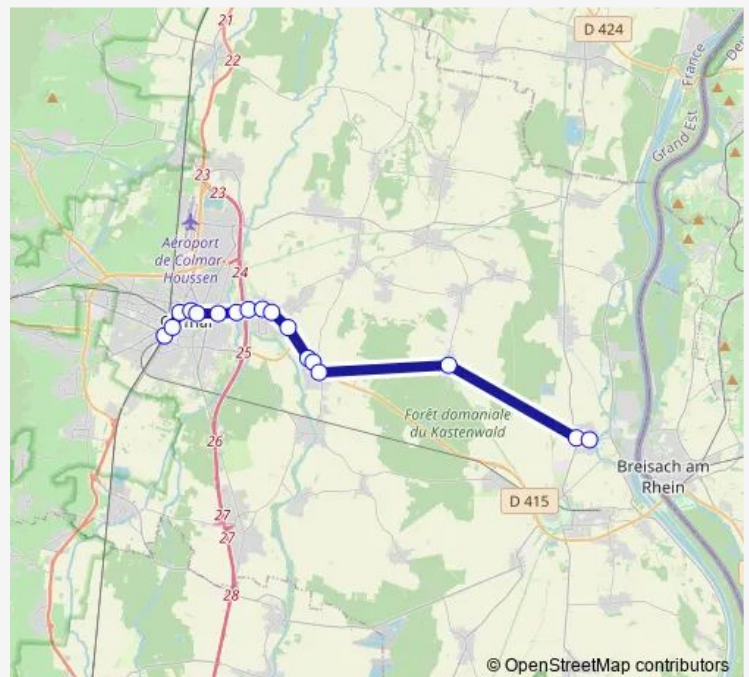

Regional Coach Service 68R023 Colmar Biesheim

[Go to website](#)

**Direction**

Colmar - Blaise Pascal — Biesheim - Mairie

5 stops

[Open route schedule](#)

Colmar - Blaise Pascal

Colmar - Place Scheurer Kestner

Widensolen - Rue du Centre

Biesheim - Place des Châtaigniers

Biesheim - Mairie

Route schedule

Colmar - Blaise Pascal — Biesheim - Mairie

Monday	17:55
Tuesday	17:55
Wednesday	17:55
Thursday	17:55
Friday	17:55
Saturday	—
Sunday	—

Route info

Direction: Colmar - Blaise Pascal

Stops: 5

Trip Duration: 0 hour 37 min

68R023 — Colmar Biesheim

## Direction

Colmar - Gare SnCF — Biesheim - Mairie

17 stops

[Open route schedule](#)

Colmar - Gare SnCF

Colmar - République trace

Colmar - Théâtre

Colmar - Rapp trace