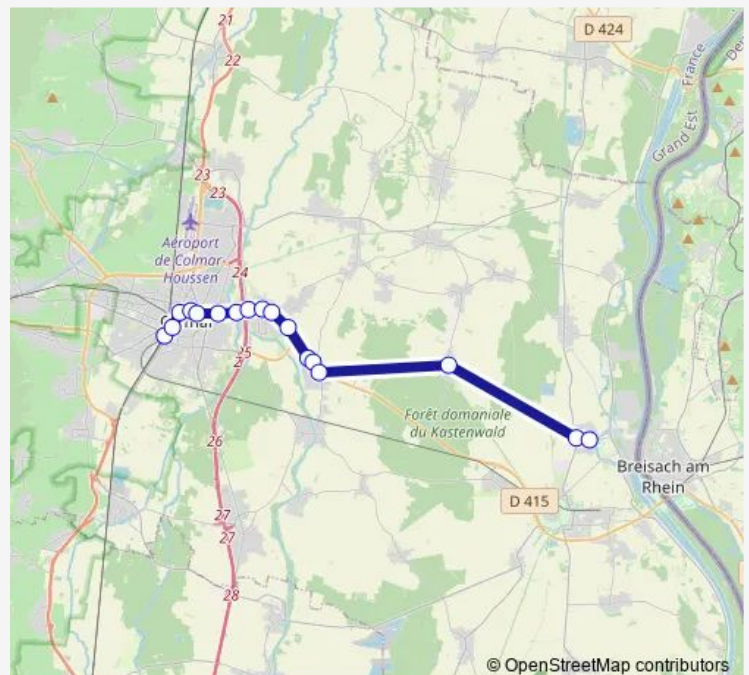

Widensolen - Rue du Centre

Biesheim - Place des Châtaigniers

Biesheim - Mairie

Route schedule

Colmar - Blaise Pascal — Biesheim - Mairie

Monday 17:55

Tuesday 17:55

Wednesday 17:55

Thursday 17:55

Friday 17:55

Saturday —

Sunday —

Route info

Direction: Colmar - Blaise Pascal

Stops: 5

Trip Duration: 0 hour 37 min

68r023 — Colmar Biesheim

Direction

Colmar - Gare Sncf — Biesheim - Mairie

17 stops

[Open route schedule](#)

Colmar - Gare Sncf

Colmar - République trace

Colmar - Théâtre