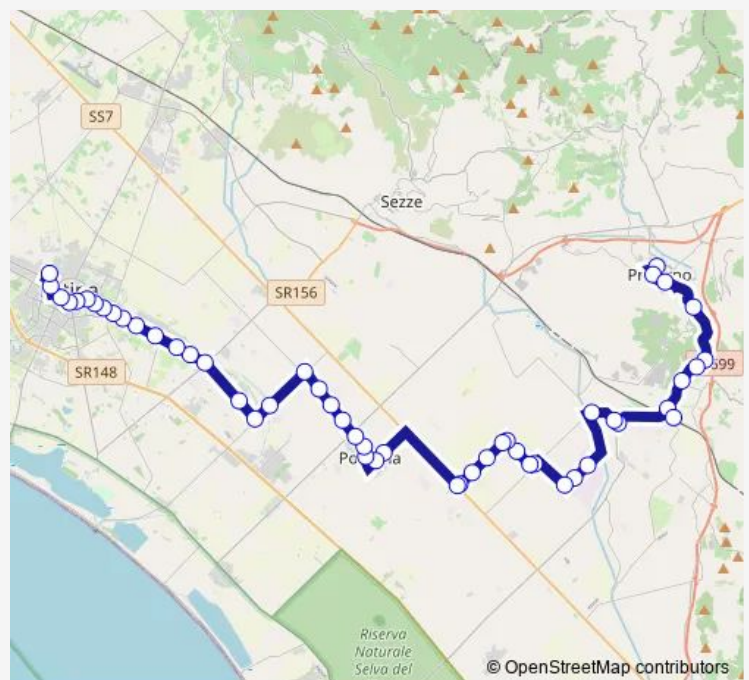

### Route schedule

Priverno | Terminal Bus | Ist. Superiore T. Rossi # f3429 —  
Latina | Terminal Bus # f3092

Monday 12:50

Tuesday 12:50

Wednesday 12:50

Thursday 12:50

Friday 12:50

Saturday —

### Route info

Direction: Priverno | Terminal Bus | Ist. Superiore T. Rossi # f3429

Stops: 51

Trip Duration: 1 hour 9 min

Pontinia | Via Migliara 50, 783 # f3763

Pontinia | Via Migliara 50 Via Appia # f3764