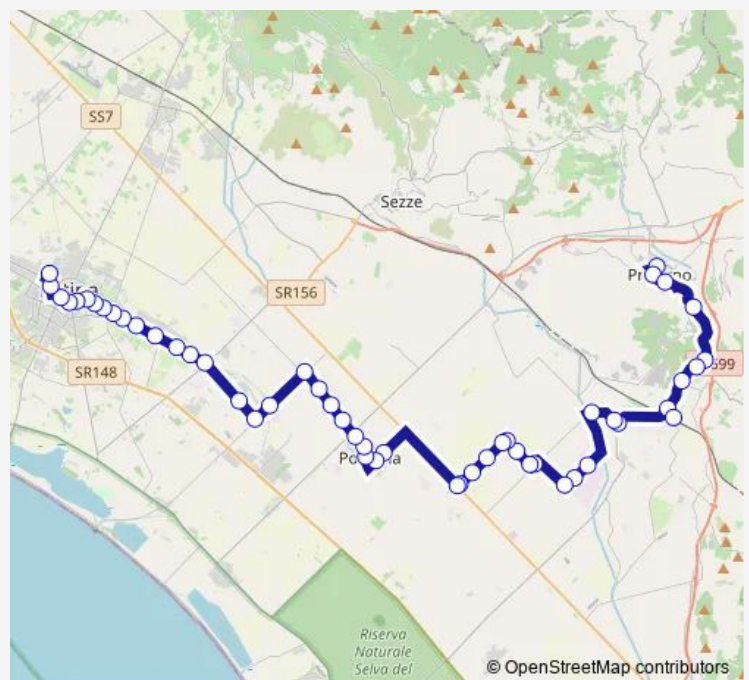

Monday 12:50

Tuesday 12:50

Wednesday 12:50

Thursday 12:50

Friday 12:50

Saturday —

Sunday —

Route info

Direction: Priverno | Terminal Bus | Ist. Superiore T. Rossi
f3429

Stops: 51

Trip Duration: 1 hour 10 min

Pontinia | Via Migliara 50, 783 # f3763

Pontinia | Via Migliara 50 Via Appia # f3764

Pontinia | Via Appia Via Migliara 50 # f2771