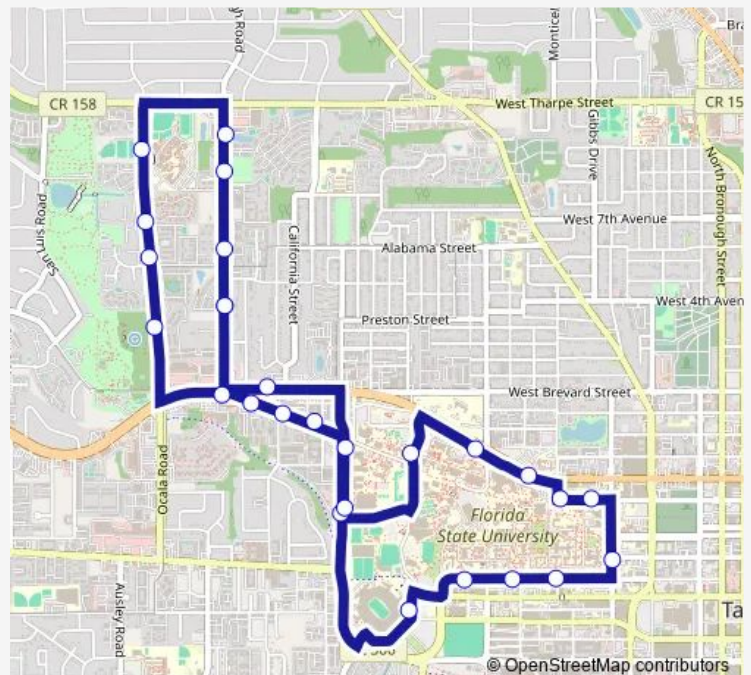

Call ST AT Convocation WAY Wb

Call AT Dewey ST Wb

FSU Student Union Wb

Route schedule

1001 High Rd — 1001 High Rd

Monday 07:10-20:05

Tuesday 07:10-20:05

Wednesday 07:10-20:05

Thursday 07:10-20:05

Friday 07:10-20:05

Saturday —

Sunday —

Route info

Direction: 1001 High Rd

Stops: 27

Trip Duration: 0 hour 50 min

UGO — Gold

Academic WAY AT Antarctic WAY Wb

Chieftan WAY AT Kellum Hall Sb

S Stadium DR Spirit Way

Stadium DR W Call St

W Tennessee ST Caliark ST Wb

1001 High Rd

UGO Bus time schedules and route maps are available in an offline PDF at busmaps.com. Use the busmaps.com website to see live bus times, train schedule or subway schedule, and step-by-step directions for all public transit in Tallahassee