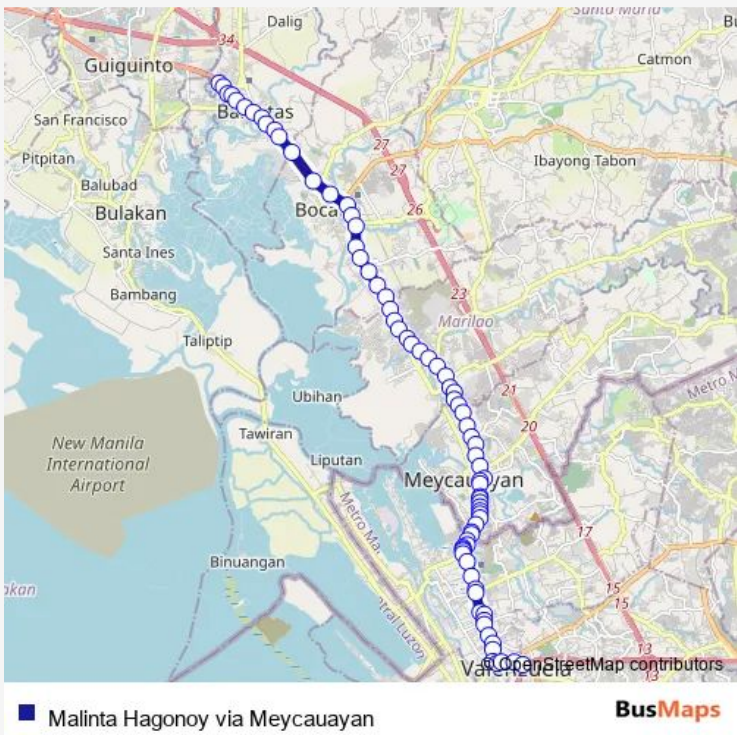

Bus Malinta Hagonoy via Meycauayan

[Go to website](#)

Direction
 Ang Dating Daan, Balagtas — South supermarket, Macarthur Highway, Valenzuela City
 76 stops
[Open route schedule](#)

- Ang Dating Daan, Balagtas
- STI College, Macarthur Highway, Balagtas
- Balagtas Bus Station, Macarthur Highway, Balagtas
- Ultra Mega Market, Macarthur Highway Balagtas
- Robinson's, Macarthur Highway, Balagtas
- Balagtas Public Market, Macarthur Highway, Balagtas
- Balagtas Municipal Hall, Macarthur Highway, Balagtas
- San Juan Chapel, Macarthur Highway, Balagtas
- Antonio Roque, Macarthur Highway, Balagtas
- Vista Lodge, Macarthur Highway, Balagtas
- Our Lady Manaog College/ Elco Lumber Corp., Macarthur Highway, Balagtas
- Krusas Wawa Memorial Park, Macarthur Highway, Balagtas
- Yanga's College, Macarthur Highway, Balagtas
- Bocause Public Market, Macarthur Highway, Bocaue, Bulacan
- Sto. Nino Academy, Macarthur Highway, Bocaue, Bulacan
- Binang Elementary School, Macarthur Highway, Bocaue, Bulacan
- RAF Motorcycle, Macarthur Highway, Bocaue, Bulacan
- Jesus Is Lord College and Prayer Garden, Bocaue, Bulacan

Route schedule
 Ang Dating Daan, Balagtas — South supermarket, Macarthur Highway, Valenzuela City

Monday	00:00
Tuesday	00:00
Wednesday	00:00
Thursday	00:00
Friday	00:00
Saturday	00:00
Sunday	00:00

Route info
 Direction: Ang Dating Daan, Balagtas
 Stops: 76
 Trip Duration: 1 hour 29 min

Mt. Carmel Medical Center, Macarthur Highway, Bocaue, Bulacan

MN Commerical Complex, Macarthur Highway, Bocaue, Bulacan

Macarthur Highway, Bocaue, Bulacan

Macarthur Highway, Marilao

Blue Castle Bar, Marilao

Marisyl School, Macarthur Highway, Malanday Valenzuela City

Macarthur Highway, Dalandanan, Valenzuela City

Macarthur Highway / Santiago Road Interchange, Dalandanan, Valenzuela City

Ign Pharmacy, Macarthur Highway, Dalandanan, Valenzuela City