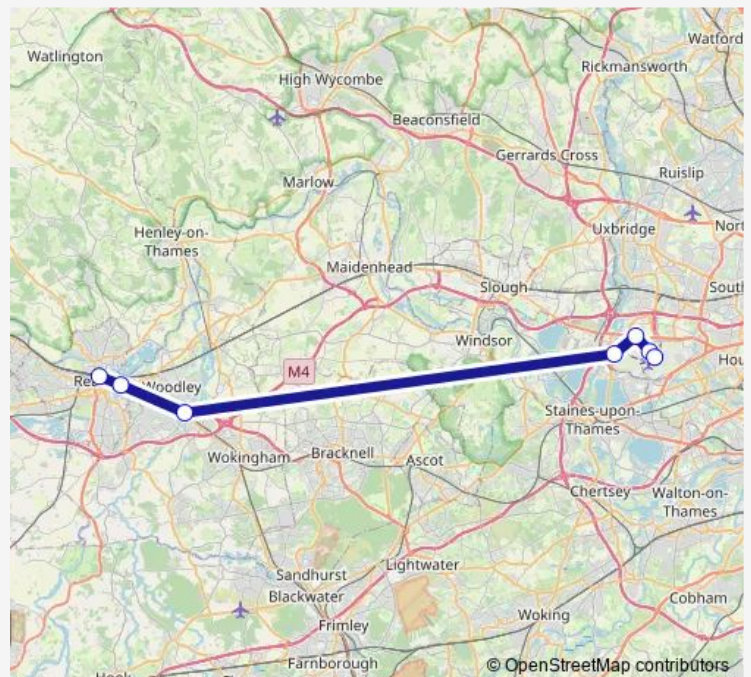

### Direction

Heathrow Terminal 3 — Reading Railair

7 stops

[Open route schedule](#)

Heathrow Terminal 3

Heathrow Terminal 2

Compass Centre

Heathrow Terminal 5

### Route schedule

Heathrow Terminal 3 — Reading Railair

Monday 00:15-23:15

Tuesday 00:15-23:15

Wednesday 00:15-23:15

Thursday 00:15-23:15

Friday 00:15-23:15

Saturday 00:15-23:15

### Route info

Direction: Heathrow Terminal 3

Stops: 7

Trip Duration: 1 hour 1 min

■ RA1 — Reading - Heathrow

## Route info

Direction: Reading Railair

Stops: 9

Trip Duration: 1 hour 16 min

**Direction**

Reading Railair — Heathrow Terminal 3

7 stops

[Open route schedule](#)