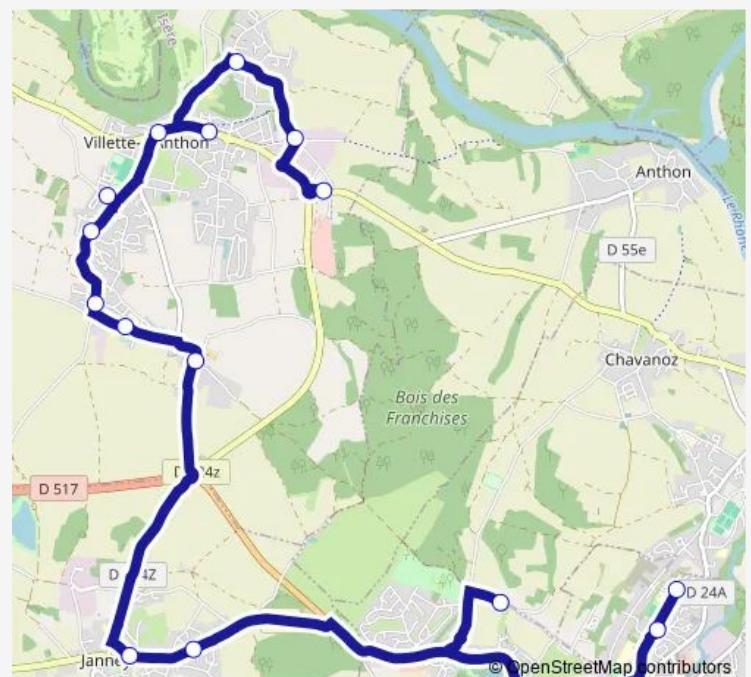

Tuesday 17:10-18:10

Wednesday 12:05

Thursday 17:10-18:10

Friday 17:10-18:10

Saturday —

Sunday —

Route info

Direction: College LE Grand Champ

Stops: 15

Trip Duration: 0 hour 38 min

■ PCH11 — Villette-Janneyrias-PT DE Cheruy

Direction

Place DE Tassigny — College LE Grand Champ

5 stops

[Open route schedule](#)

Place DE Tassigny

Friday 06:59

Saturday —

Sunday —

Route info

Direction: LES Ormes

Stops: 6

Trip Duration: 0 hour 32 min

Direction

Wednesday 06:58

Thursday 06:58

Friday 06:58

Saturday —

Sunday —

Route info

Direction: Z.I.

Stops: 9