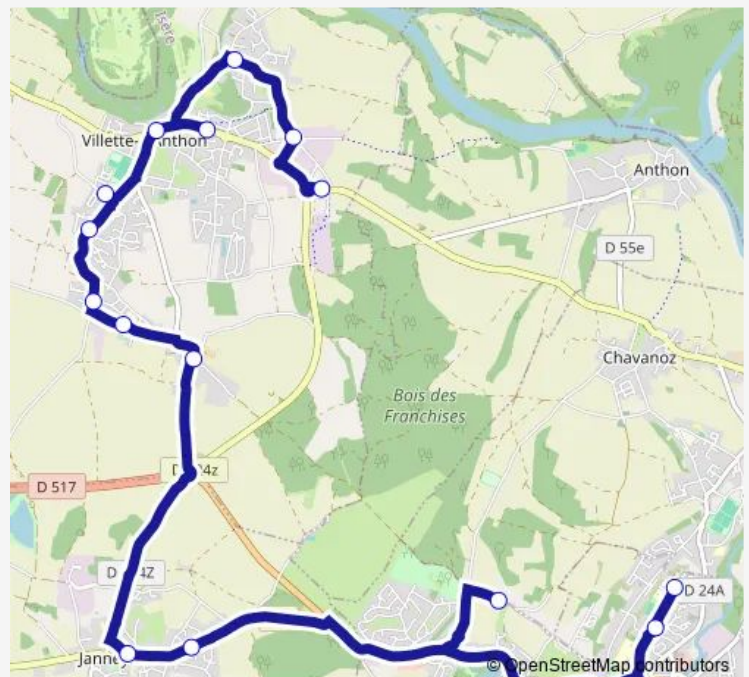

Saturday —

Sunday —

Route info

Direction: Place DE Tassigny

Stops: 5

Trip Duration: 0 hour 28 min

Pch11 — Vilette-Janneyrias-PT DE Cheruy

Direction

College LE Grand Champ — A.F.T.

15 stops

[Open route schedule](#)

College LE Grand Champ

Lycees

LES Bruyeres

LES Burlancheres

Place DE Tassigny

Thursday 06:58

Friday 06:58

Saturday —

Sunday —

Route info

Direction: Z.I.

Stops: 9

Trip Duration: 0 hour 37 min

Friday 06:59

Saturday —

Sunday —

Route info

Direction: LES Ormes

Stops: 6

Trip Duration: 0 hour 32 min

Direction