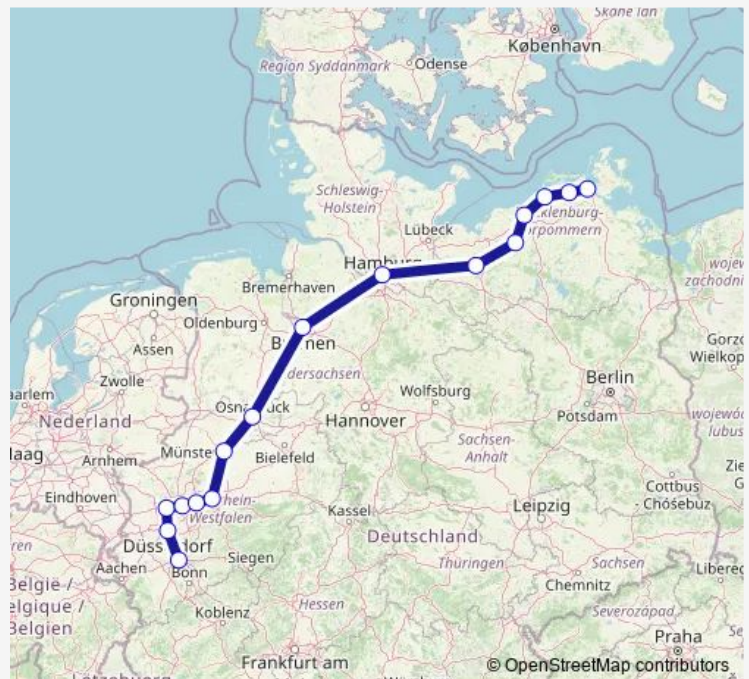

Rail IC 2586

[Go to website](#)

Direction

Köln Hbf — Stralsund Hbf

16 stops

[Open route schedule](#)

Köln Hbf

Düsseldorf Hbf

Duisburg Hbf

Essen Hbf

Bochum Hbf

Dortmund Hbf

Münster(Westf)Hbf

Osnabrück Hbf

Bremen Hbf

Hamburg Hbf

Schwerin Hbf

Bützow

Rostock Hbf

Ribnitz-Damgarten West

Velgast

Stralsund Hbf

Route schedule

Köln Hbf — Stralsund Hbf

Monday —

Tuesday —

Wednesday —

Thursday —

Friday —

Saturday 10:45

Sunday —

Route info

Direction: Köln Hbf

Stops: 16

Trip Duration: 7 hour 42 min

■ IC 2586