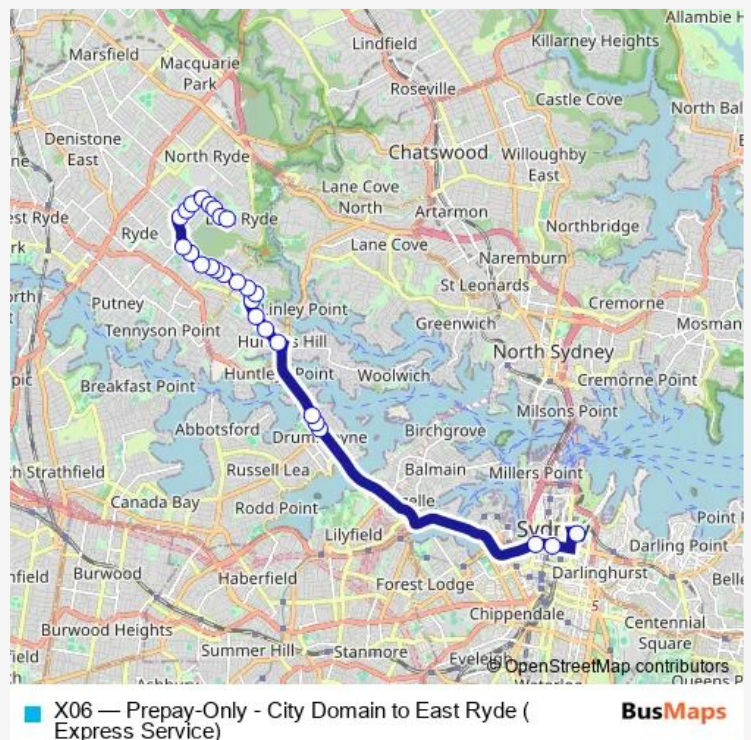

### Direction

St Mary's Cathedral, St Marys Rd — Sager Place Centre, Sager Pl

27 stops

[Open route schedule](#)

- St Mary's Cathedral, St Marys Rd
- Town Hall Station, Park St, Stand K
- Town Hall House, Druitt St, Stand L
- Victoria Rd After Lyons Rd
- Victoria Rd At Tavistock St
- Victoria Rd Before Westbourne St
- Gladesville Rd At Howard Pl
- St Joseph's College, Ryde Rd
- Ryde Rd Opp Abigail St
- Park Rd Opp Boronia Park
- Park Rd At Princes St
- Princes St At Blaxland St
- Princes St At Pittwater Rd
- Thompson St Opp The Strand
- Thompson St At Westminster Rd
- Thompson St At Monash Rd
- Higginbotham Rd At Lyndhurst St
- 43A Higginbotham Rd
- Higginbotham Rd Before Cressy Rd
- Quarry Rd At Badajoz Rd

### Route schedule

St Mary's Cathedral, St Marys Rd — Sager Place Centre, Sager Pl

Monday	16:42-18:07
Tuesday	16:42-18:07
Wednesday	16:42-18:07
Thursday	16:42-18:07
Friday	16:42-18:07
Saturday	—
Sunday	—

### Route info

Direction: St Mary's Cathedral, St Marys Rd

Stops: 27

Trip Duration: 0 hour 45 min

Badajoz Rd Opp Callaghan St

Badajoz Rd Before Nerang St

Twin Rd Opp Ryde East Public School

Twin Rd Opp John Miller St

Moncrieff Dr After Cressy Rd

Moncrieff Dr Opp Cilento Cres

Sager Place Centre, Sager Pl

X06 Bus time schedules and route maps are available in an offline PDF at [busmaps.com](https://busmaps.com). Use the [busmaps.com](https://busmaps.com) website to see live bus times, train schedule or subway schedule, and step-by-step directions for all public transit in Sydney