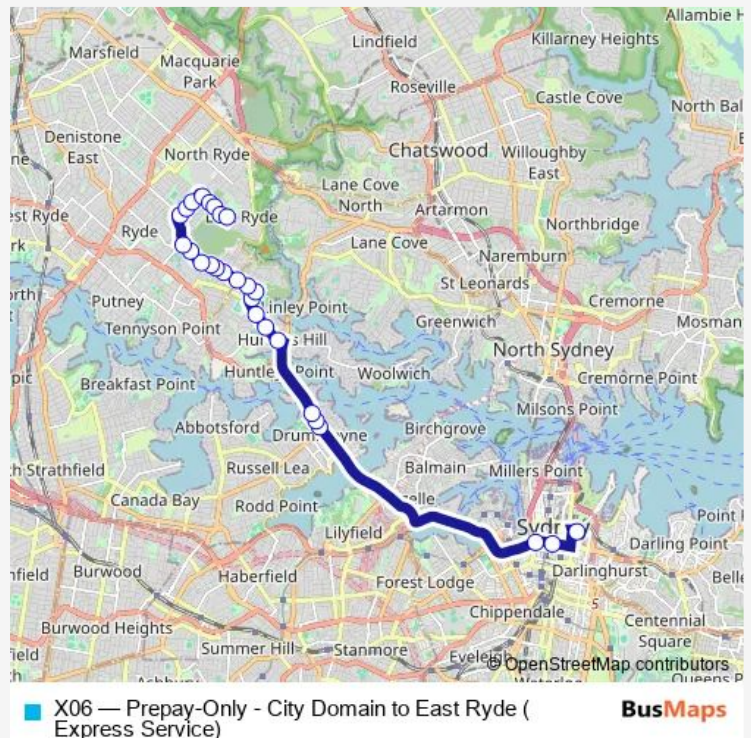

Bus X06 Prepay-Only - City Domain to East Ryde (Express Service)

[Go to website](#)

Direction

St Mary's Cathedral, St Marys Rd — Sager Place Centre, Sager Pl

27 stops

[Open route schedule](#)

- St Mary's Cathedral, St Marys Rd
- Town Hall Station, Park St, Stand K
- Town Hall House, Druitt St, Stand L
- Victoria Rd After Lyons Rd
- Victoria Rd At Tavistock St
- Victoria Rd Before Westbourne St
- Gladesville Rd At Howard Pl
- St Joseph's College, Ryde Rd
- Ryde Rd Opp Abigail St
- Park Rd Opp Boronia Park
- Park Rd At Princes St
- Princes St At Blaxland St
- Princes St At Pittwater Rd
- Thompson St Opp The Strand
- Thompson St At Westminster Rd
- Thompson St At Monash Rd
- Higginbotham Rd At Lyndhurst St
- 43A Higginbotham Rd
- Higginbotham Rd Before Cressy Rd
- Quarry Rd At Badajoz Rd

Route schedule

St Mary's Cathedral, St Marys Rd — Sager Place Centre, Sager Pl

Monday	16:42-18:07
Tuesday	16:42-18:07
Wednesday	16:42-18:07
Thursday	16:42-18:07
Friday	16:42-18:07
Saturday	—
Sunday	—

Route info

Direction: St Mary's Cathedral, St Marys Rd

Stops: 27

Trip Duration: 0 hour 48 min

Badajoz Rd Opp Callaghan St

Badajoz Rd Before Nerang St

Twin Rd Opp Ryde East Public School

Twin Rd Opp John Miller St

Moncrieff Dr After Cressy Rd

Moncrieff Dr Opp Cilento Cres

Sager Place Centre, Sager Pl

X06 Bus time schedules and route maps are available in an offline PDF at busmaps.com. Use the busmaps.com website to see live bus times, train schedule or subway schedule, and step-by-step directions for all public transit in Sydney