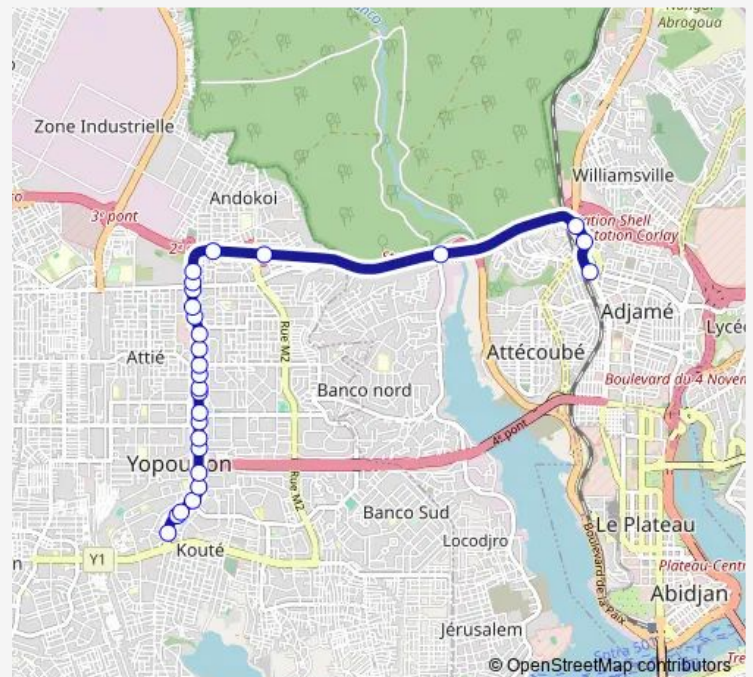

Sicomex

Route schedule

Yopougon Palais — Ran-Mosquée

Monday	06:00
Tuesday	06:00
Wednesday	06:00
Thursday	06:00
Friday	06:00
Saturday	06:00
Sunday	06:00

Route info

Direction: Yopougon Palais

Stops: 27

Trip Duration: 0 hour 53 min

gbaka : Bracodi ↔ Palais

Pont piéton

1er Pont

Abeille beton

Wangler

En bas du pont

Ran-Mosquée

Direction

Wednesday 06:00

Thursday 06:00

Friday 06:00

Saturday 06:00

Sunday 06:00

Route info

Direction: Bracodi

Stops: 26