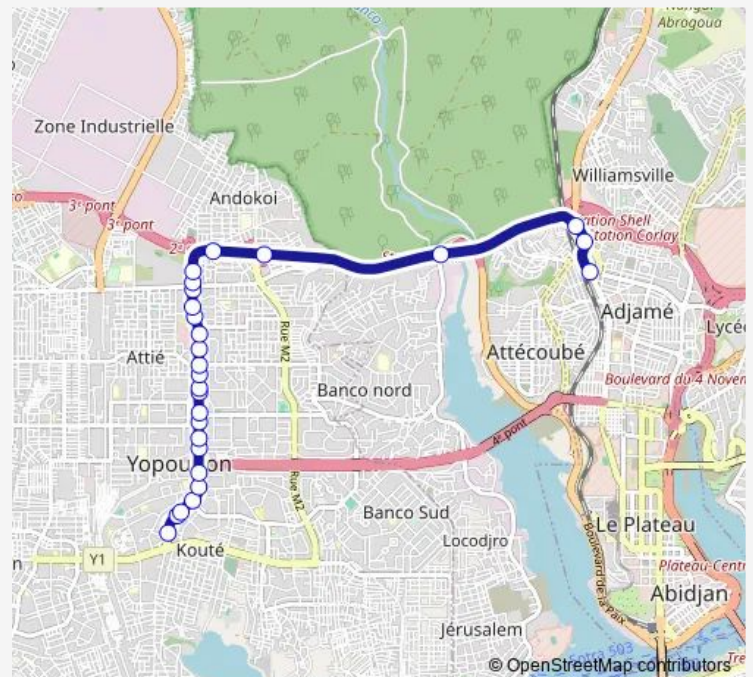

Sicomex

Route schedule

Yopougon Palais — Ran-Mosquée

Monday	06:00
Tuesday	06:00
Wednesday	06:00
Thursday	06:00
Friday	06:00
Saturday	06:00
Sunday	06:00

Route info

Direction: Yopougon Palais

Stops: 27

Trip Duration: 0 hour 53 min

gbaka : Bracodi ↔ Palais

Pont piéton

1er Pont

Abeille beton

Wangler

En bas du pont

Ran-Mosquée

Direction

Wednesday 06:00

Thursday 06:00

Friday 06:00

Saturday 06:00

Sunday 06:00

Route info

Direction: Bracodi

Stops: 26