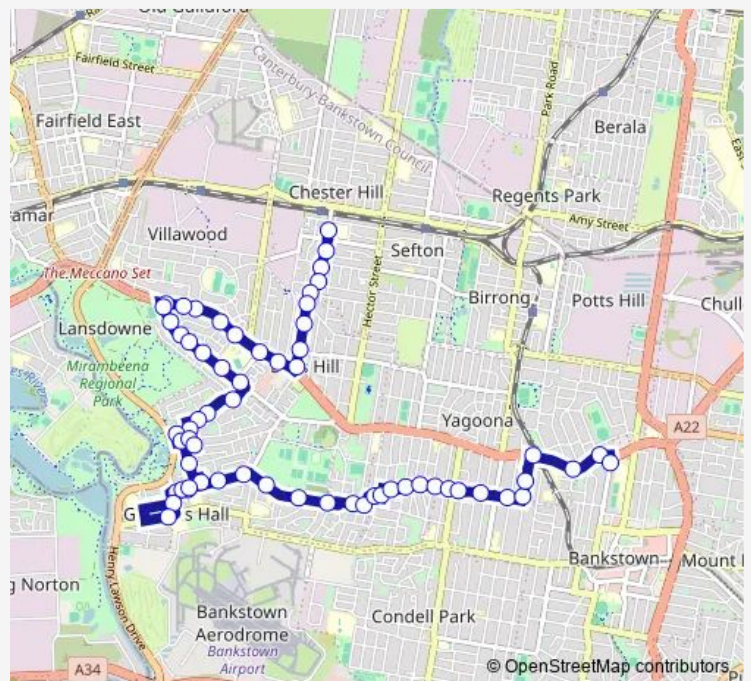

Hume Hwy Before Johnston Rd

Johnston Rd Opp Boggabilla Reserve

Johnston Rd Opp Walther Av

Johnston Rd Before Hogan Av

Johnston Rd After Hogan Av

Route schedule

Chester Hill Community Centre, Chester Hill Rd — Meredith St After Hume Hwy

Monday 07:37

Tuesday 07:37

Wednesday 07:37

Thursday 07:37

Friday 07:37

Saturday —

Sunday —

Route info

Direction: Chester Hill Community Centre, Chester Hill Rd

Stops: 62

Trip Duration: 0 hour 33 min

S512 — Chester Hill to Lasalle Catholic College Bankstown via Georges Hall

Johnston Rd Opp Brooke St

Georges Bass School, Johnston Rd

Johnston Rd After Arundle Rd

Denman Rd At Jacaranda Phwy

Denman Rd Opp Leon Av

Denman Rd Before Athel St

Athel St At Jacaranda Dr

Jacaranda Dr At Ash St

Oak Dr After Ash St

Oak Dr Opp Bangalay St