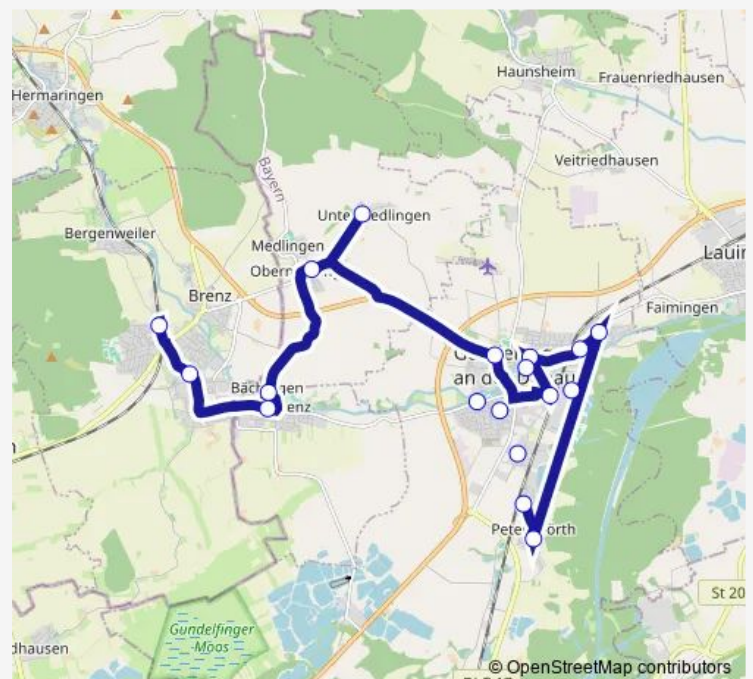

### Route schedule

Peterswörth, Nord — Sontheim (Brenz) Bahnhof Bstg 1

Monday 07:27-17:07

Tuesday —

Wednesday 07:27-17:07

Thursday —

Friday —

Saturday 06:47-17:37

### Route info

Direction: Peterswörth, Nord

Stops: 18

Trip Duration: 0 hour 21 min