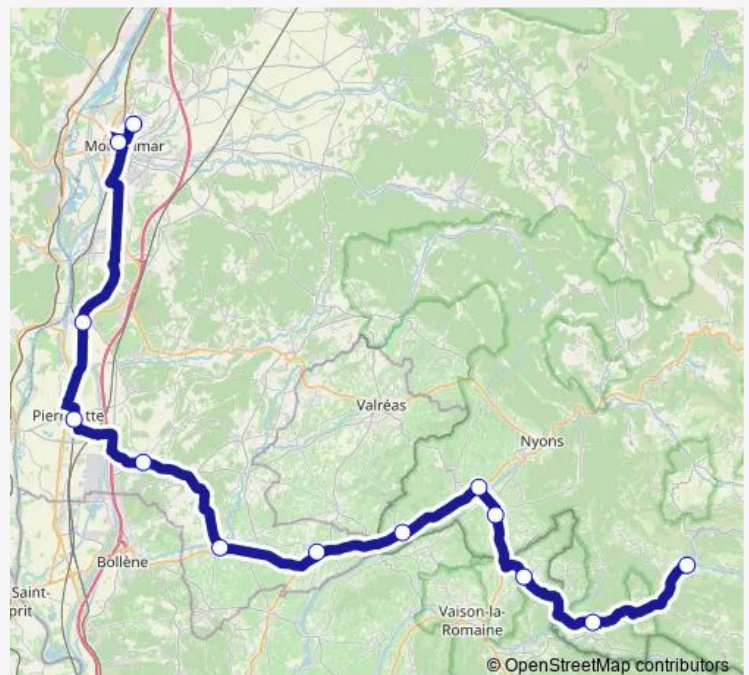

### Route info

Direction: Catalins

Stops: 13

Trip Duration: 1 hour 50 min

## Route schedule

Platane/Eysseri — Catalins

Monday	05:30
Tuesday	—
Wednesday	—
Thursday	—
Friday	—
Saturday	—
Sunday	—