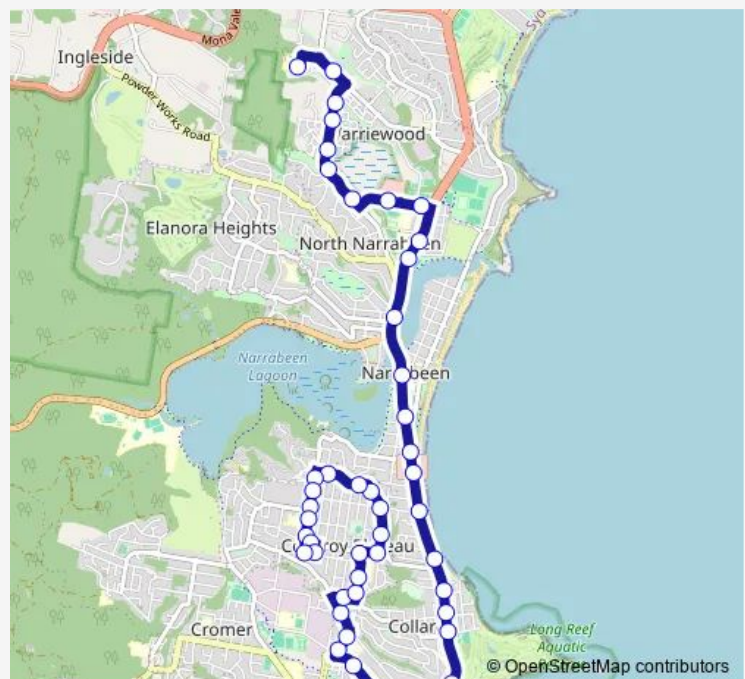

### Direction

Mater Maria College — Hall Av Before Heather St

46 stops

[Open route schedule](#)

- Mater Maria College
- Macpherson St Opp Lomandra Way
- Garden St After Macpherson St
- Garden St At Shearwater Dr
- Garden St Opp Opal Seaside Aged Care
- Garden St Opp Irrawong Rd
- Katoa Reserve, Garden St
- Warriewood Square, Jacksons Rd
- Nelson Heather Senior Citizens Centre, Jacksons Rd
- Pittwater Rd Opp Namona St
- Lakeside Park, Pittwater Rd
- Pittwater Rd Opp Gondola Rd
- Narrabeen Shops, Pittwater Rd
- Pittwater Rd Before Robertson St
- Pittwater Rd After Goodwin St
- Pittwater Rd At Clarke St
- Pittwater Rd At Ramsay St
- Collaroy B-Line, Pittwater Rd
- Pittwater Rd At Brissenden Av
- Pittwater Rd At Ocean Gr
- Pittwater Rd At Anzac Av

### Route schedule

Mater Maria College — Hall Av Before Heather St

Monday	15:25-15:26
Tuesday	15:25-15:26
Wednesday	15:25-15:26
Thursday	15:25-15:26
Friday	15:25-15:26
Saturday	—
Sunday	—

### Route info

Direction: Mater Maria College

Stops: 46

Trip Duration: 0 hour 35 min

641n — Mater Maria Warriewood to Collaroy Plateau

Long Reef Beach, Pittwater Rd

Pittwater Rd Opp Hadleigh Av

South Creek Rd After Pittwater Rd