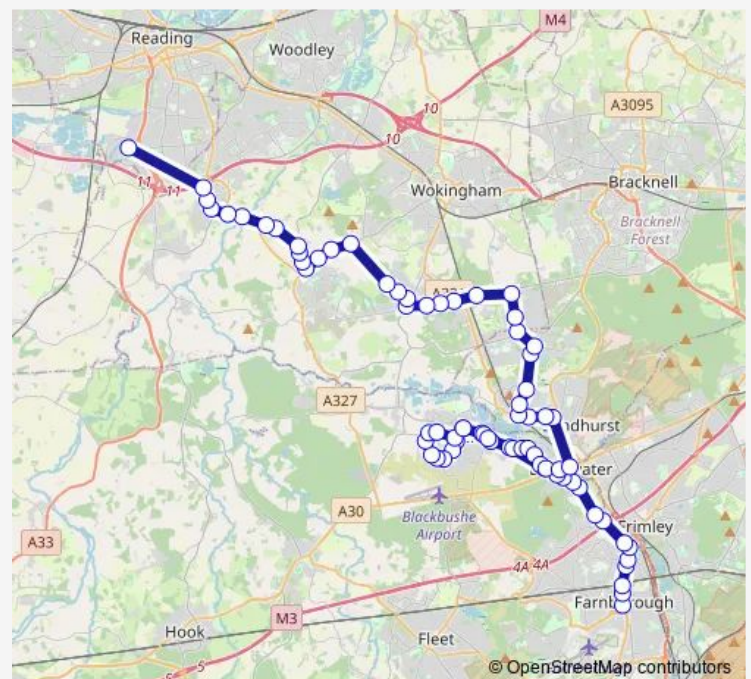

Dickens Way

### Route schedule

Kingsmead South — Reading Stadium Bus Park

Monday 17:55

Tuesday 17:55

Wednesday 17:55

Thursday 12:25-17:55

Friday 17:55

Saturday 12:25

### Route info

Direction: Kingsmead South

Stops: 72

Trip Duration: 1 hour 35 min

F52

BusMaps

Vigo Lane

Wordsworth Avenue