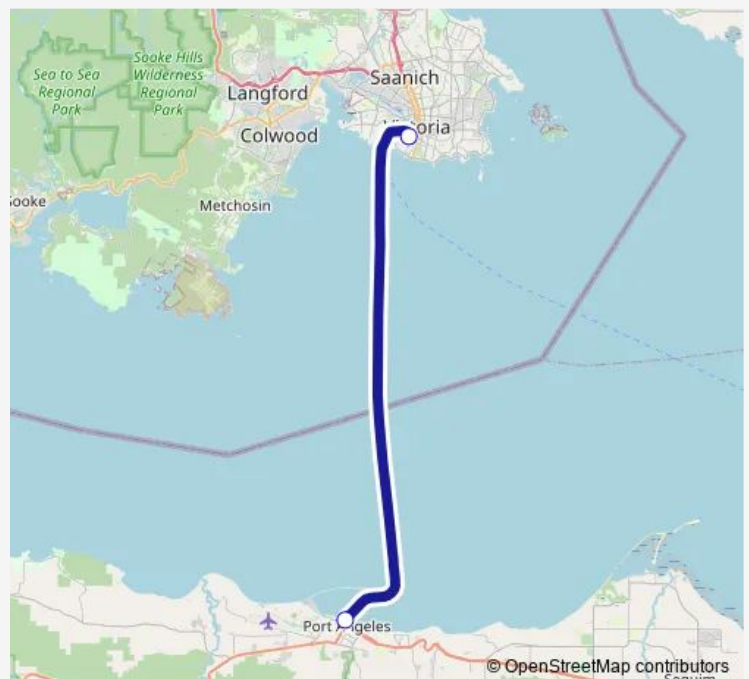

Ferry Coho Port Angeles WA - Victoria BC Auto Passenger Ferry

[Go to website](#)

Direction

Victoria (arrive 20 min ahead for customs clearance) —
Port Angeles (arrive 20 min ahead for customs clearance)

2 stops

[Open route schedule](#)

Victoria (arrive 20 min ahead for customs clearance)

Port Angeles (arrive 20 min ahead for customs clearance)

Route schedule

Victoria (arrive 20 min ahead for customs clearance) —
Port Angeles (arrive 20 min ahead for customs clearance)

Stops: 2

Trip Duration: 1 hour 30 min

Direction

Port Angeles (arrive 20 min ahead for customs clearance)
— Victoria (arrive 20 min ahead for customs clearance)

2 stops

[Open route schedule](#)

Port Angeles (arrive 20 min ahead for customs clearance)

Wednesday 08:20-21:30

Thursday 08:20-21:30

Friday 08:20-21:30

Saturday 08:20-21:30

Sunday 08:20-21:30

Route info

Direction: Port Angeles (arrive 20 min ahead for customs clearance)

Stops: 2