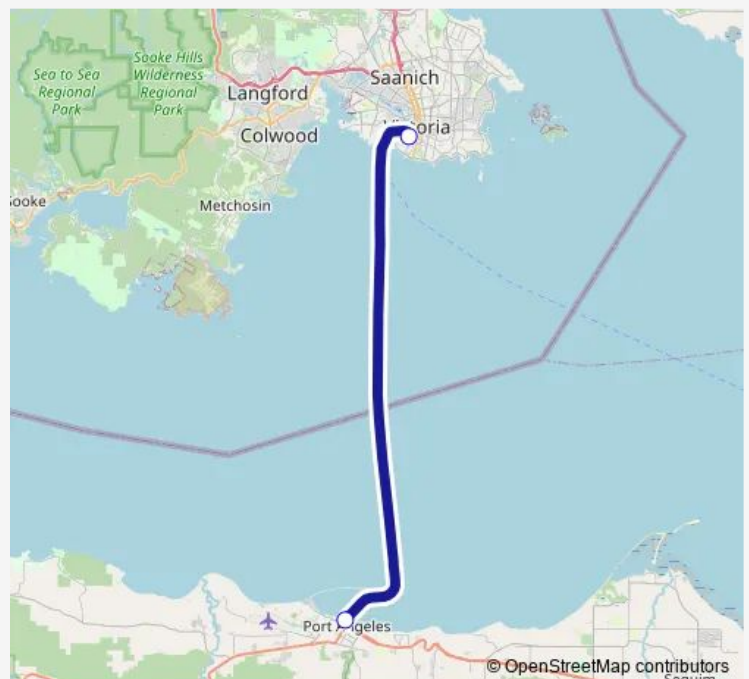

Ferry Coho Port Angeles WA - Victoria BC Auto Passenger Ferry

[Go to website](#)

Direction

Victoria (arrive 20 min ahead for customs clearance) —
Port Angeles (arrive 20 min ahead for customs clearance)

2 stops

[Open route schedule](#)

Victoria (arrive 20 min ahead for customs clearance)

Port Angeles (arrive 20 min ahead for customs clearance)

Route schedule

Victoria (arrive 20 min ahead for customs clearance) —
Port Angeles (arrive 20 min ahead for customs clearance)

Monday	06:10-19:30
Tuesday	06:10-19:30
Wednesday	06:10-19:30
Thursday	06:10-19:30
Friday	06:10-19:30
Saturday	06:10-19:30
Sunday	06:10-19:30

Route info

Direction: Victoria (arrive 20 min ahead for customs clearance)

Stops: 2

Trip Duration: 1 hour 30 min

Direction

Port Angeles (arrive 20 min ahead for customs clearance)
— Victoria (arrive 20 min ahead for customs clearance)

2 stops

[Open route schedule](#)

Port Angeles (arrive 20 min ahead for customs clearance)