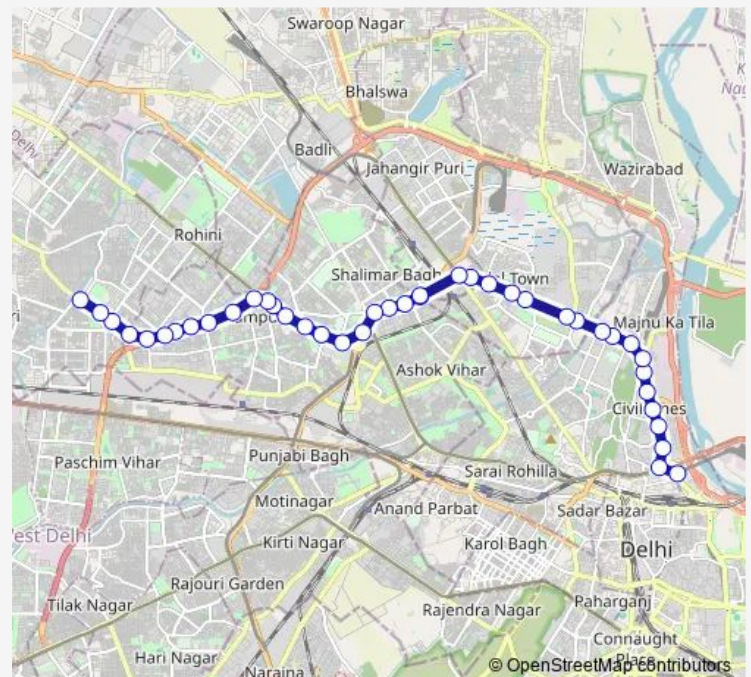

### Route schedule

Isbt Kashmere Gate — Mangolpuri Y Block

Monday 19:16-23:24

Tuesday 19:16-23:24

Wednesday 19:16-23:24

Thursday 19:16-23:24

Friday 19:16-23:24

Saturday 19:16-23:24

### Route info

Direction: Isbt Kashmere Gate

Stops: 41

Trip Duration: 1 hour 10 min

■ 901aup

BusMaps

Richi Rich

Prem Bari Pul