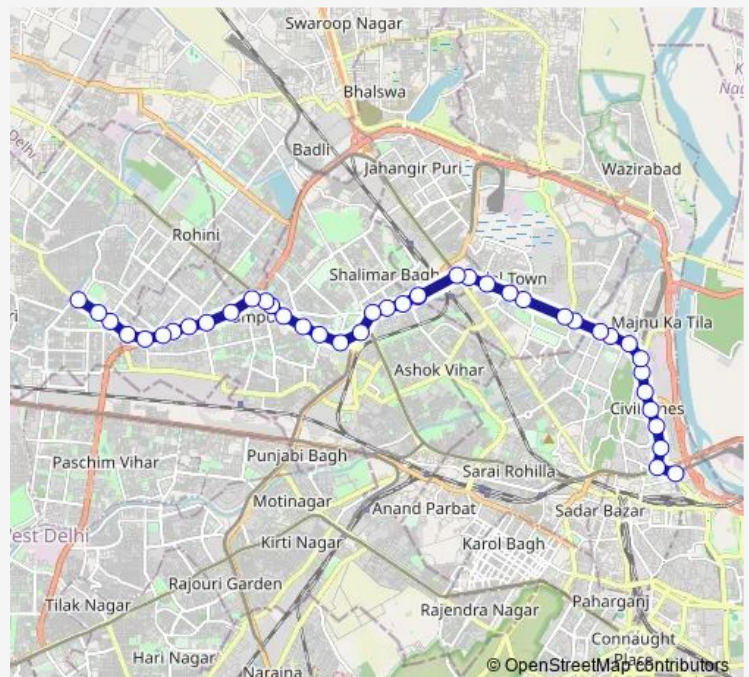

Shalimar Bagh Crossing

Shalimar Bagh (Ring Road)

Ashok Vihar Crossing

Route schedule

Isbt Kashmere Gate — Mangolpuri Y Block

Monday 19:16-23:24

Tuesday 19:16-23:24

Wednesday 19:16-23:24

Thursday 19:16-23:24

Friday 19:16-23:24

Saturday 19:16-23:24

Sunday 19:16-23:24

Route info

Direction: Isbt Kashmere Gate

Stops: 41

Trip Duration: 1 hour 10 min

■ 901aup

BusMaps

Richi Rich

Prem Bari Pul

Punjab Kesari (Subhash Palace Depot)

Wazirpur DTC Depot / Netaji Subhash Palace

Pitampura ND Block

Kohat Enclave Metro Station