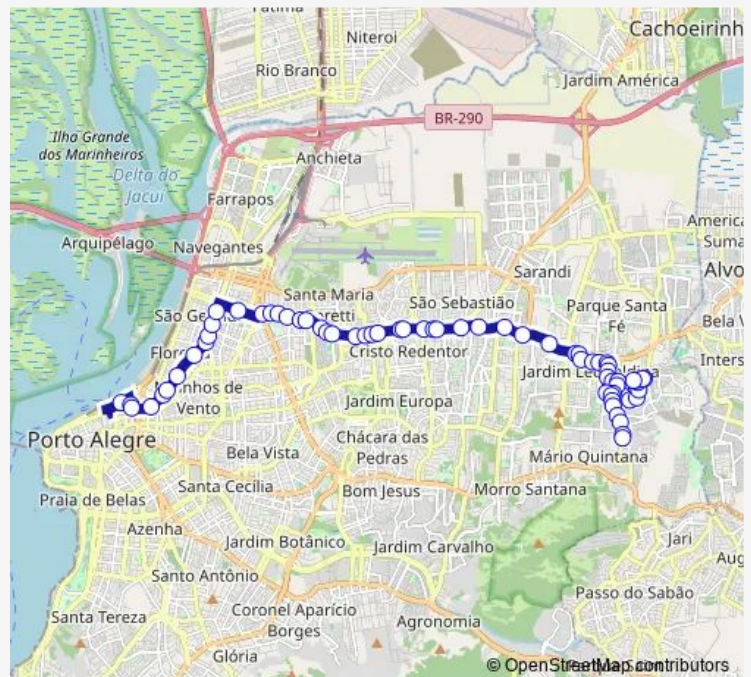

DR Vargas Neto

DR Vargas Neto

Route schedule

Fumaca — Edgar Koetz

Monday —

Tuesday —

Wednesday —

Thursday —

Friday —

Saturday —

Sunday 06:18-17:43

Route info

Direction: Fumaca

Stops: 65

Trip Duration: 0 hour 50 min

6613 — Safira / Leopoldina / Rubem Berta

00:05-23:30

Route info

Direction: Julio DE Castilhos

Stops: 69

Trip Duration: 0 hour 50 min

JD SAO Pedro Assis Brasil

Passo D'Areia Assis Brasil

Cristo Redentor Assis Brasil