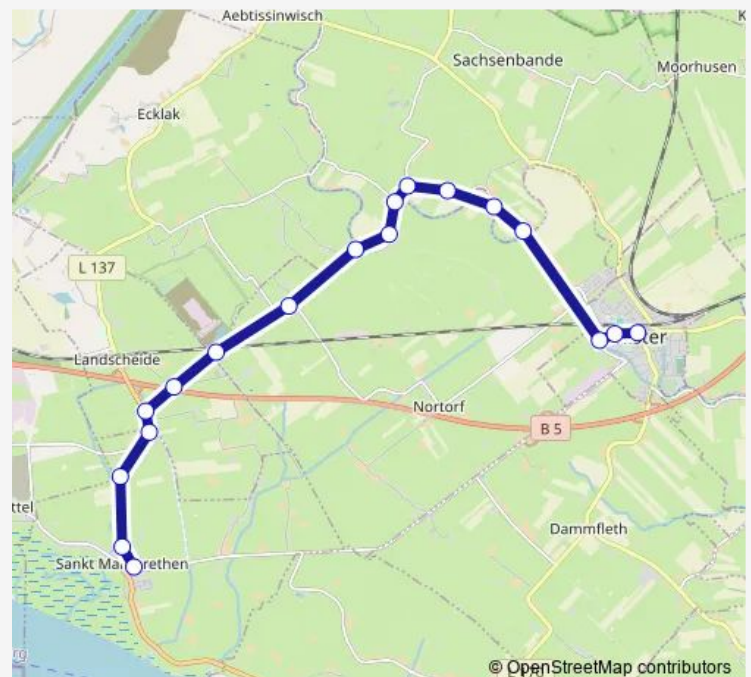

Direction

St. Margarethen, Schule — Wilster, Colosseum Platz

18 stops

[Open route schedule](#)

St. Margarethen, Schule

St. Margarethen, Bahnhofstraße 21

St. Margarethen, Stufen 6

St. Margarethen, Holstendamm (Ost)

Neuendorf-Sachsenbande, Averfleth 6

Neuendorf-Sachsenbande, Averfleth 1

Neuendorf-Sachsenbande, Goldbogen

Wilster, Haackstraße

Wilster, Am Schulzentrum

Wilster, Colosseum Platz

Route schedule

St. Margarethen, Schule — Wilster, Colosseum Platz

Monday 06:32

Tuesday 06:32

Wednesday 06:32

Thursday —

Friday —

Saturday —

Sunday —

Route info

Direction: St. Margarethen, Schule

Stops: 18

Trip Duration: 0 hour 35 min

6613 Bus time schedules and route maps are available in an offline PDF at busmaps.com. Use the busmaps.com website to see live bus times, train schedule or subway schedule, and step-by-step directions for all public transit in Itzehoe