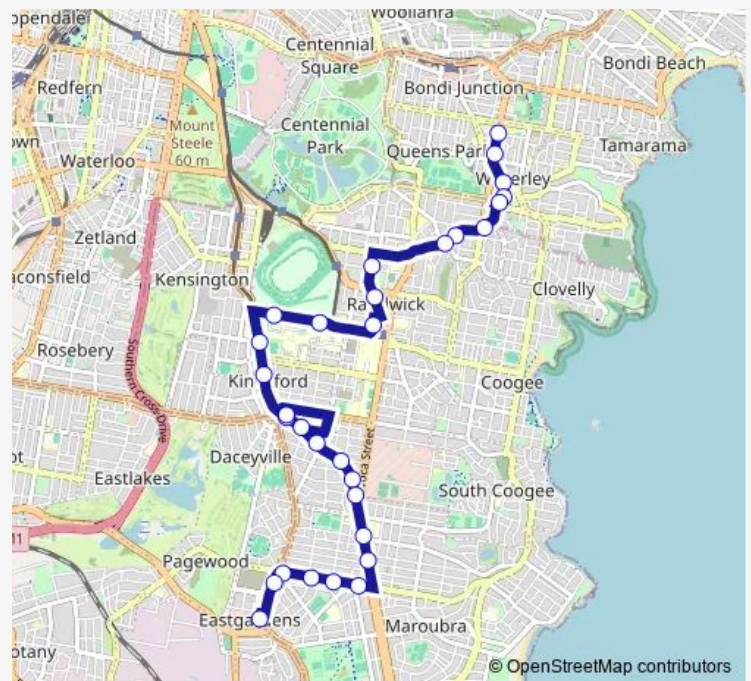

Belmore Rd After Alison Rd

Clara St Opp Blenheim St

Unsw Gate 8, High St

Unsw Gate 2, High St

Unsw Mall Entrance, Anzac Pde

Anzac Pde At Middle St

Juniors Kingsford Light Rail, Stand B

Anzac Pde At Wallace St

Anzac Pde At Sturt St

Anzac Pde At Botany St

Anzac Pde At Paton St

Anzac Pde Opp Broadbent St

Anzac Pde At Avoca St

Route schedule

Waverley College, Carrington Rd — Westfield Eastgardens, Lower Level, Stand C

Monday	15:30
Tuesday	15:30
Wednesday	15:30
Thursday	15:30
Friday	15:30
Saturday	—
Sunday	—

Route info

Direction: Waverley College, Carrington Rd

Stops: 29

Trip Duration: 0 hour 38 min

693e — Waverley College to Maroubra Junction