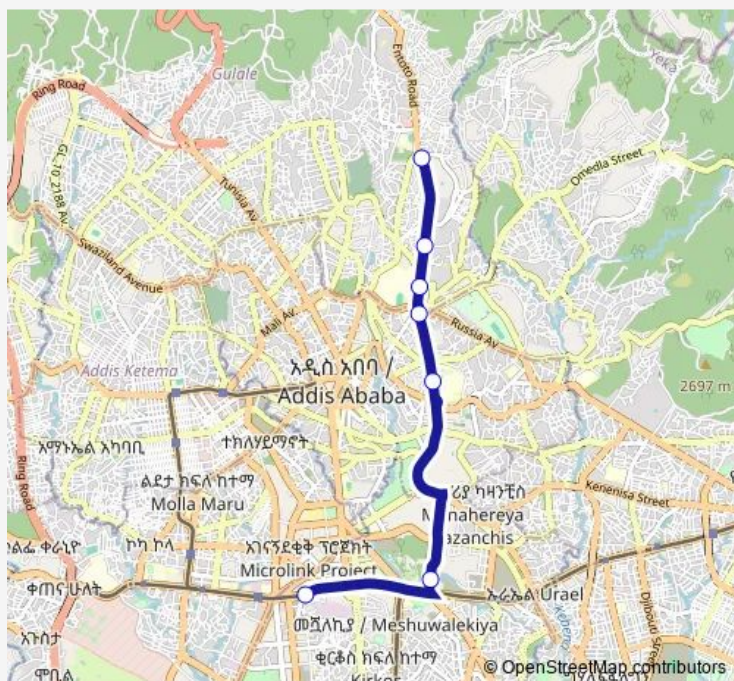

Tuesday 06:00

Wednesday 06:00

Thursday 06:00

Friday 06:00

Saturday 06:00

Sunday 06:00

Route info

Direction: Shiromeda

Stops: 7

Trip Duration: 0 hour 51 min

Tx KRK 013 — Shiromeda ↔ Buna Ena Shay (Minibus)

Direction

Buna Ena Shay — Shiromeda

7 stops

[Open route schedule](#)

Buna Ena Shay