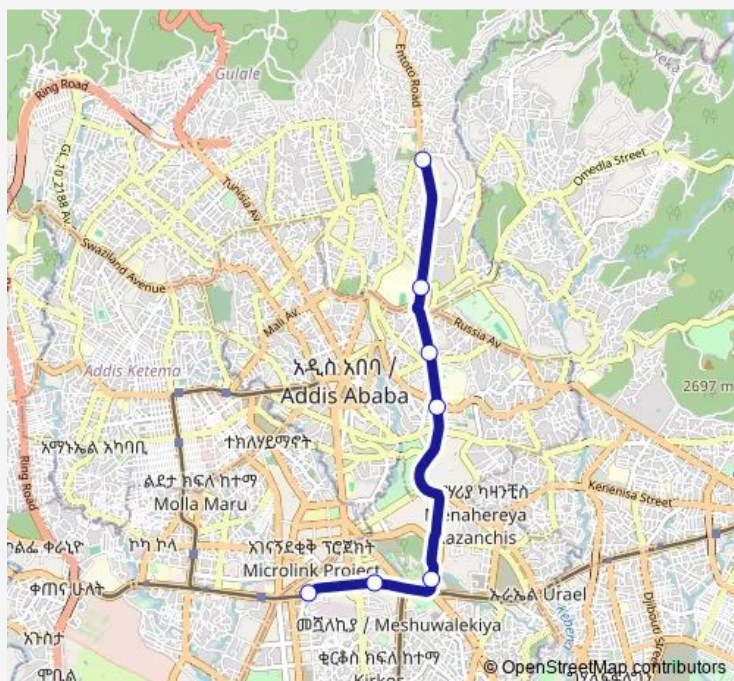

Tuesday 06:00

Wednesday 06:00

Thursday 06:00

Friday 06:00

Saturday 06:00

Sunday 06:00

Route info

Direction: Buna Ena Shay

Stops: 7

Trip Duration: 0 hour 51 min

Tx KRK 013 — Shiromeda ↔ Buna Ena Shay (Minibus)

Direction

Shiromeda — Buna Ena Shay

7 stops

[Open route schedule](#)

Shiromeda

Monday	06:00
Tuesday	06:00
Wednesday	06:00
Thursday	06:00
Friday	06:00
Saturday	06:00
Sunday	06:00

Route info

Direction: Shiromeda

Stops: 7

Trip Duration: 0 hour 51 min

Tx KRK 013 Bus time schedules and route maps are available in an offline PDF at busmaps.com. Use the busmaps.com website to see live bus times, train schedule or subway schedule, and step-by-step directions for all public transit in Addis Ababa