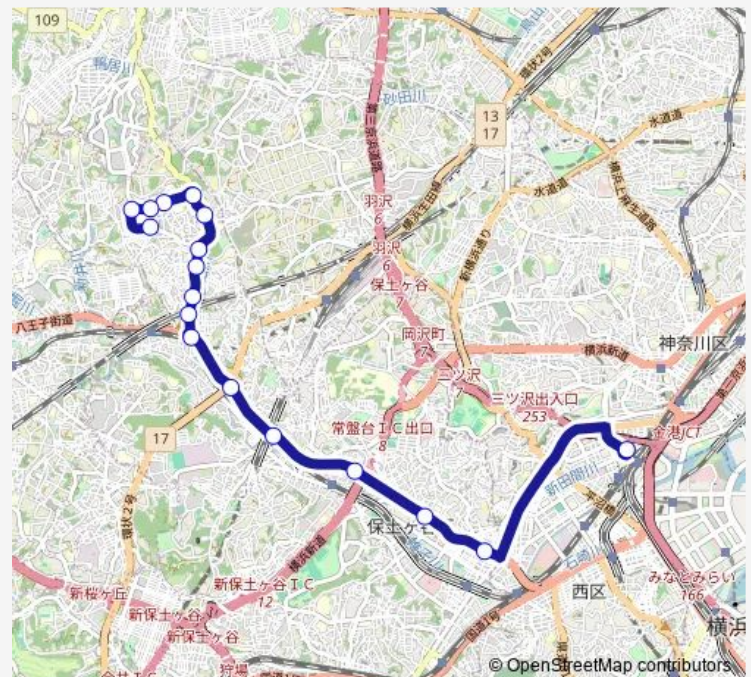

### Route schedule

笹山団地 — 保土ヶ谷車庫前

Monday 09:53-19:30

Tuesday 09:53-19:30

Wednesday 09:53-19:30

Thursday 09:53-19:30

Friday 09:53-19:30

Saturday 11:30-18:09

### Route info

Direction: 笹山団地

Stops: 14

Trip Duration: 0 hour 28 min