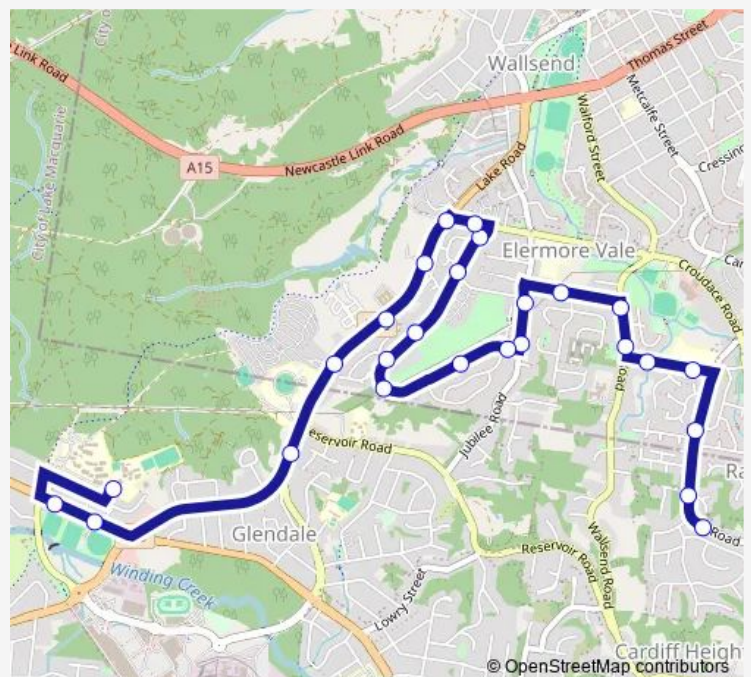

School Bus 6212 Elemore Vale to Glendale Technology Hs

[Go to website](#)

Direction

Grandview Rd Before Clepham St — Glendale Tech High School Bus Bay, Clare St

26 stops

[Open route schedule](#)

- Grandview Rd Before Clepham St
- Grandview Rd At Grand Valley Way
- Grandview Rd Opp Cranbrook Pde
- Smith Rd Opp Wallsend South Public School
- Smith Rd After Cardiff Rd
- Elemore Vale Community Hall, Cardiff Rd
- Cardiff Rd At Watkins Rd
- Watkins Rd After Kerry Av
- Jubilee Rd Opp Taurus St
- Jubilee Rd Opp Aries Way
- Aries Way Before Pisces Av
- 27 Aries Way
- Aries Way After Leo Cl
- Aries Way At Virgo St
- Aries Way After Virgo St
- Aries Way Opp Taurus St
- Aries Way At Aquarius Av
- Croudace Rd After Aries Way
- Main Rd At Croudace Rd
- 123 Lake Rd
- 24 Lake Rd

Route schedule

Grandview Rd Before Clepham St — Glendale Tech High School Bus Bay, Clare St

Monday	08:31
Tuesday	08:31
Wednesday	08:31
Thursday	08:31
Friday	08:31
Saturday	—
Sunday	—

Route info

Direction: Grandview Rd Before Clepham St

Stops: 26

Trip Duration: 0 hour 24 min

6212 — Elemore Vale to Glendale Technology Hs

Lake Rd Opp Wallsend Seventh-Day Adventist Church

Lake Rd Before Glendale Dr

Booth Park, Main Rd

Main Rd Before Frederick St