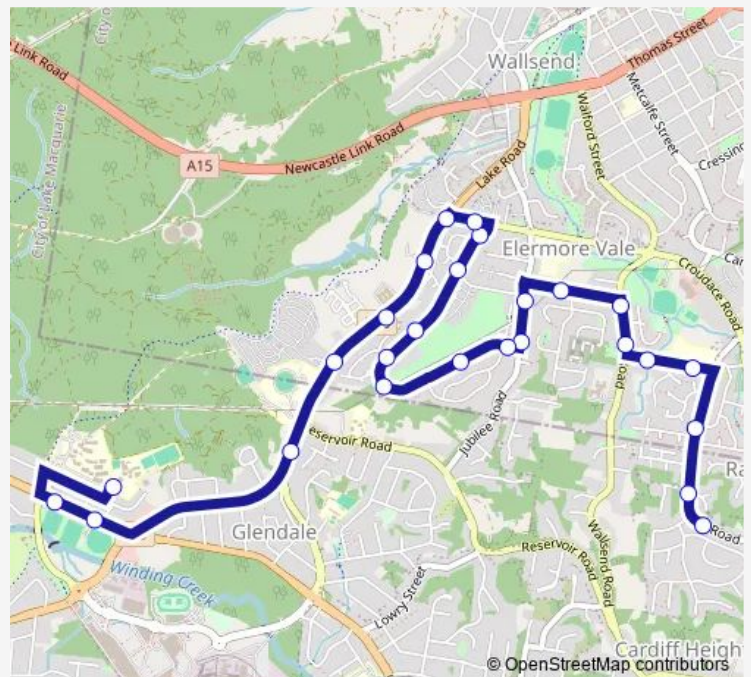

School Bus 6212 Elmore Vale to Glendale Technology Hs

[Go to website](#)

Direction

Grandview Rd Before Clepham St — Glendale Tech High School Bus Bay, Clare St

26 stops

[Open route schedule](#)

- Grandview Rd Before Clepham St
- Grandview Rd At Grand Valley Way
- Grandview Rd Opp Cranbrook Pde
- Smith Rd Opp Wallsend South Public School
- Smith Rd After Cardiff Rd
- Elmore Vale Community Hall, Cardiff Rd
- Cardiff Rd At Watkins Rd
- Watkins Rd After Kerry Av
- Jubilee Rd Opp Taurus St
- Jubilee Rd Opp Aries Way
- Aries Way Before Pisces Av
- 27 Aries Way
- Aries Way After Leo Cl
- Aries Way At Virgo St
- Aries Way After Virgo St
- Aries Way Opp Taurus St
- Aries Way At Aquarius Av
- Croudace Rd After Aries Way
- Main Rd At Croudace Rd
- 123 Lake Rd
- 24 Lake Rd

Route schedule

Grandview Rd Before Clepham St — Glendale Tech High School Bus Bay, Clare St

Monday	08:31
Tuesday	08:31
Wednesday	08:31
Thursday	08:31
Friday	08:31
Saturday	—
Sunday	—

Route info

Direction: Grandview Rd Before Clepham St

Stops: 26

Trip Duration: 0 hour 24 min

6212 — Elmore Vale to Glendale Technology Hs

Lake Rd Opp Wallsend Seventh-Day Adventist Church

Lake Rd Before Glendale Dr

Booth Park, Main Rd

Main Rd Before Frederick St