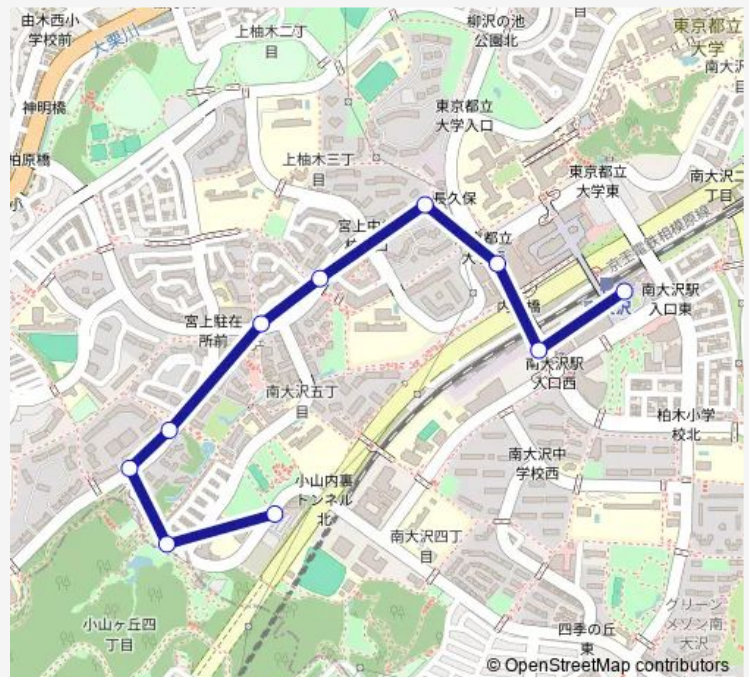

### Route schedule

南大沢駅 — だいら谷戸公園

Monday	23:00-00:09 <sup>+1</sup>
Tuesday	23:18-00:09 <sup>+1</sup>
Wednesday	23:00-00:09 <sup>+1</sup>
Thursday	23:00-00:09 <sup>+1</sup>
Friday	23:18-00:09 <sup>+1</sup>
Saturday	23:00-23:54
Sunday	23:00-23:10

### Route info

Direction: 南大沢駅

Stops: 10

Trip Duration: 0 hour 10 min