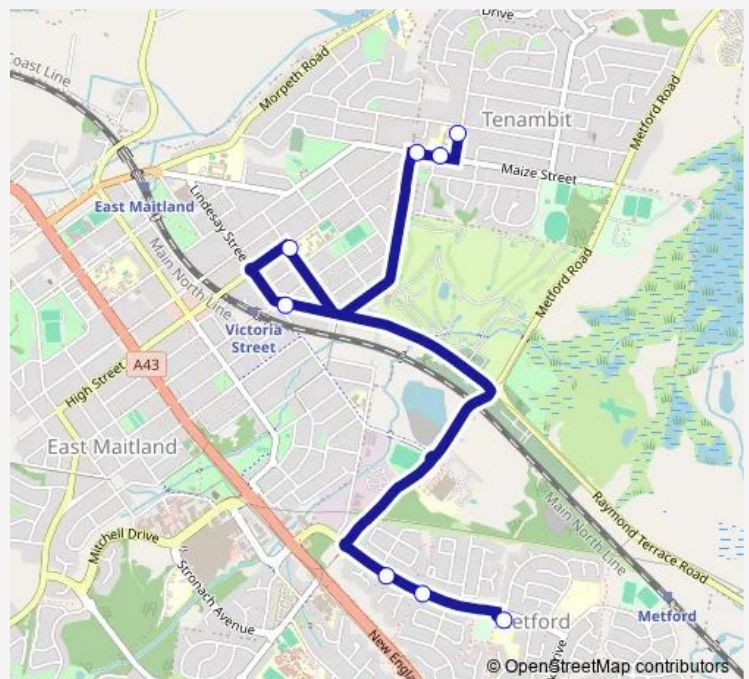

Early Learning Centre, Chelmsford Dr

Chelmsford Dr Opp Tennyson St

Raymond Terrace Rd Before Victoria St

Maitland High School, Hunter St

Maize St Opp Sinclair St

Tenambit Public School, Maize St

Tenambit Public School, Edward St

Route schedule

Maitland Christian School, School Grounds — Tenambit Public School, Edward St

Monday	08:25
Tuesday	08:25
Wednesday	08:25
Thursday	08:25
Friday	08:25
Saturday	—
Sunday	—

Route info

Direction: Maitland Christian School, School Grounds

Stops: 8

Trip Duration: 0 hour 13 min

2272 — Maitland Christian School to Tenambit Ps

2272 School Bus time schedules and route maps are available in an offline PDF at [busmaps.com](https://busmaps.com). Use the [busmaps.com](https://busmaps.com) website to see live bus times, train schedule or subway schedule, and step-by-step directions for all public transit in Maitland