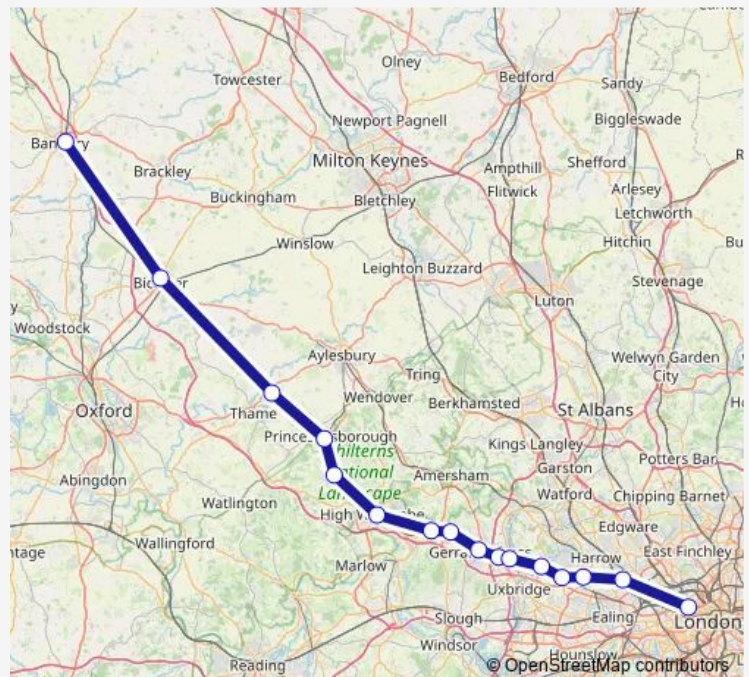

Denham

West Ruislip

South Ruislip

Northolt Park

Wembley Stadium

London Marylebone

Route schedule

Banbury — London Marylebone

Monday 06:00-21:34

Tuesday 14:46-21:34

Wednesday 14:46-21:34

Thursday 14:46-21:34

Friday 14:46-21:34

Saturday 06:03-20:41

Sunday 07:50-09:46

Route info

Direction: Banbury

Stops: 16

Trip Duration: 1 hour 33 min

■ Ch:Ban->Myb — CH train service from BAN to Myb

Direction

Banbury — London Marylebone

14 stops

[Open route schedule](#)

Monday 05:17-17:46

Tuesday 05:17-17:46

Wednesday 05:17-17:46

Thursday 05:17-17:46

Friday 05:17-17:46

Saturday 06:19

Sunday 08:49

Route info