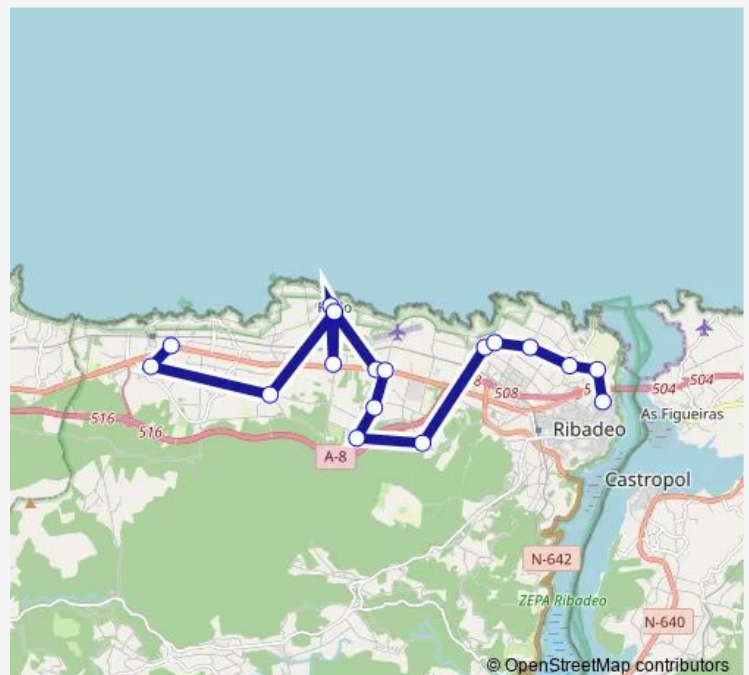

Rio Piñeira

Piñeira/As Cruces

Morgullon (Darsena)

Cruce De Iglesia (Vilaselán)

Vilaselán/Torre

Ribadeo

Route schedule

Rochela 1 — Ribadeo

Monday —

Tuesday —

Wednesday 09:40

Thursday —

Friday 09:40

Saturday —

Sunday —

Route info

Direction: Rochela 1

Stops: 18

Trip Duration: 0 hour 38 min

Direction

Ribadeo — Rochela 1

18 stops

[Open route schedule](#)

Ribadeo

Rochela 1

Route schedule

Ribadeo — Rochela 1

Monday	—
Tuesday	—
Wednesday	12:30
Thursday	—
Friday	12:30
Saturday	—
Sunday	—

Route info

Direction: Ribadeo

Stops: 18

Trip Duration: 0 hour 38 min