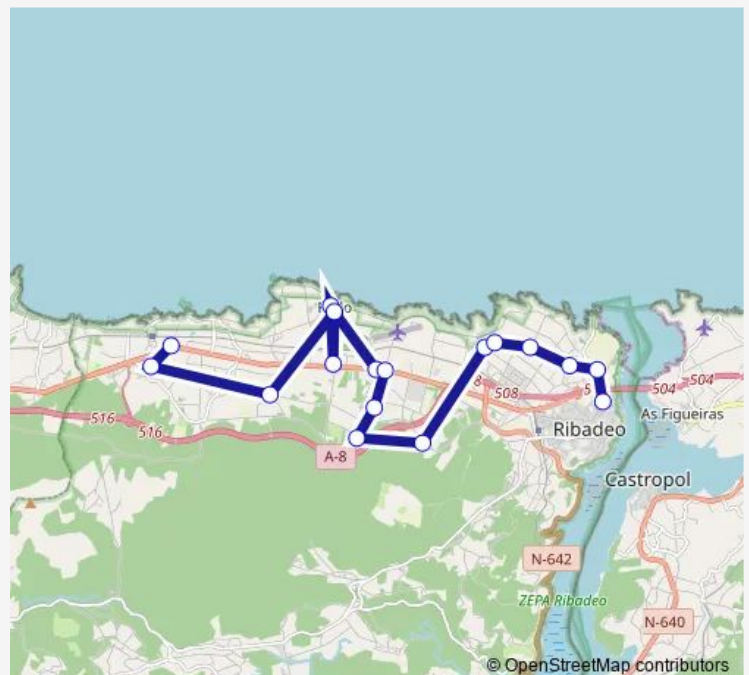

Monday —

Tuesday —

Wednesday 09:40

Thursday —

Friday 09:40

Saturday —

Sunday —

Route info

Direction: Rochela 1

Stops: 18

Trip Duration: 0 hour 38 min

Direction

Ribadeo — Rochela 1

18 stops

[Open route schedule](#)

Ribadeo

Rochela 1

Route schedule

Ribadeo — Rochela 1

Monday	—
Tuesday	—
Wednesday	12:30
Thursday	—
Friday	12:30
Saturday	—
Sunday	—

Route info

Direction: Ribadeo

Stops: 18

Trip Duration: 0 hour 38 min