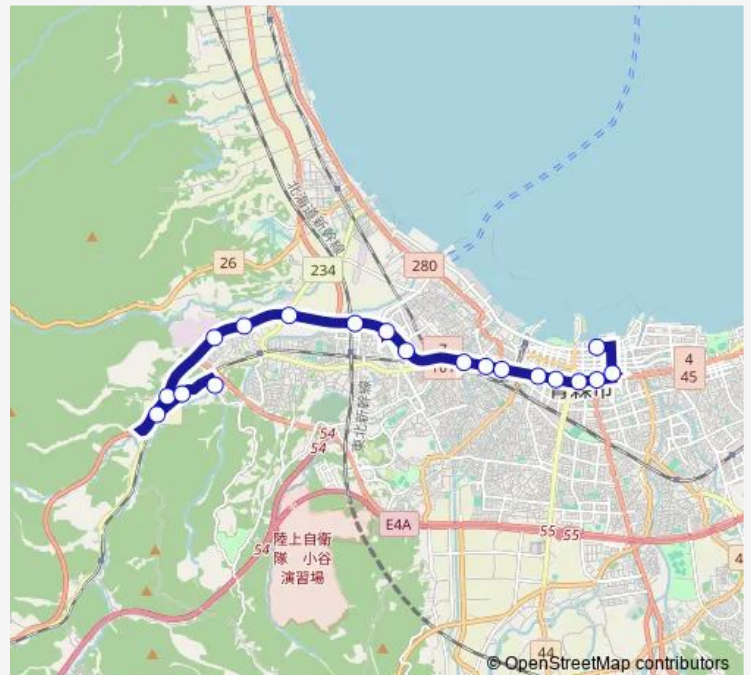

Saturday 15:35

Sunday 15:35

Route info

Direction: しあわせプラザ前

Stops: 19

Trip Duration: 0 hour 43 min

U50 西バイパス線

U50 西バイパス線 Bus time schedules and route maps are available in an offline PDF at busmaps.com. Use the busmaps.com website to see live bus times, train schedule or subway schedule, and step-by-step directions for all public transit in Aomori