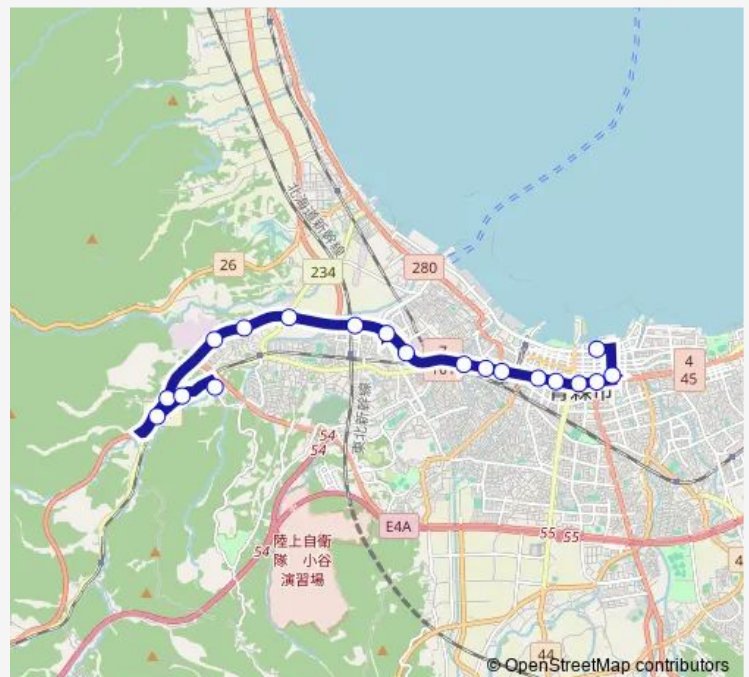

Saturday 15:26

Sunday 15:26

Route info

Direction: しあわせプラザ前

Stops: 19

Trip Duration: 0 hour 48 min

U50 西バイパス線

U50 西バイパス線 Bus time schedules and route maps are available in an offline PDF at busmaps.com. Use the busmaps.com website to see live bus times, train schedule or subway schedule, and step-by-step directions for all public transit in Aomori