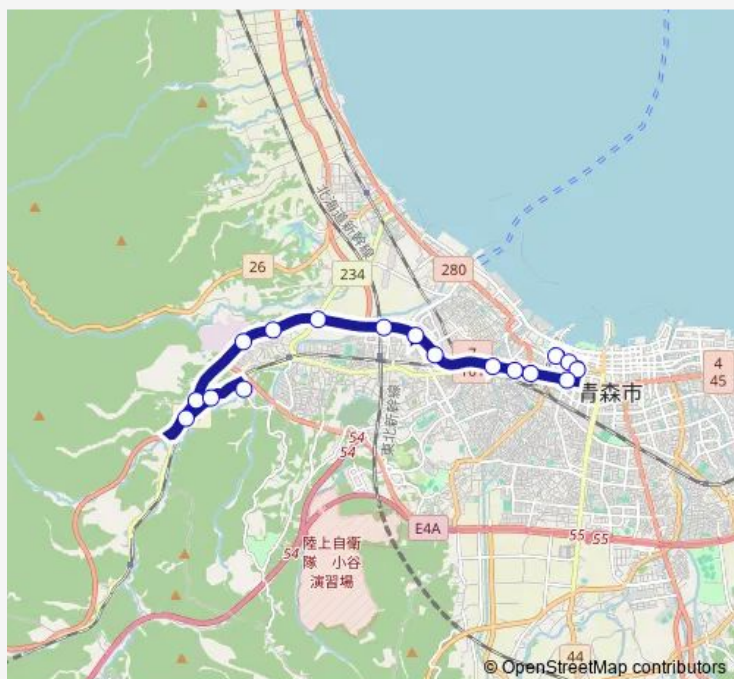

青森駅 ⑥のりば — 西部営業所

Monday 08:43-19:12

Tuesday 08:43-19:12

Wednesday 08:43-19:12

Thursday 08:43-19:12

Friday 08:43-19:12

Saturday 07:56-18:52

Sunday 07:56-18:52

Route info

Direction: 青森駅 ⑥のりば

Stops: 17

Trip Duration: 0 hour 41 min

U50 西バイパス線

U50 西バイパス線 Bus time schedules and route maps are available in an offline PDF at busmaps.com. Use the busmaps.com website to see live bus times, train schedule or subway schedule, and step-by-step directions for all public transit in Aomori