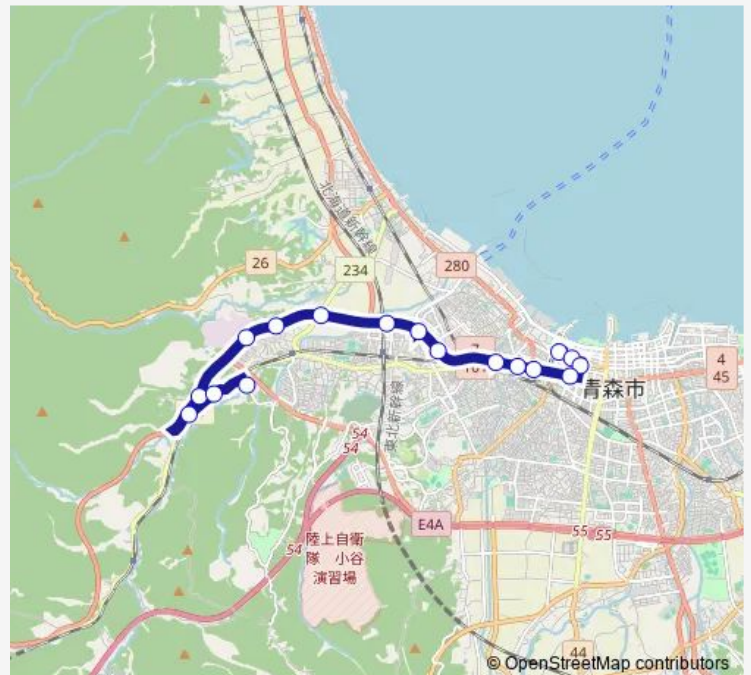

青森駅 ⑥のりば — 西部営業所

Monday 08:44-18:52

Tuesday 08:44-18:52

Wednesday 08:44-18:52

Thursday 08:44-18:52

Friday 08:44-18:52

Saturday 07:33-19:02

Sunday 07:33-19:02

Route info

Direction: 青森駅 ⑥のりば

Stops: 17

Trip Duration: 0 hour 41 min

U50 西バイパス線

U50 西バイパス線 Bus time schedules and route maps are available in an offline PDF at [busmaps.com](https://busmaps.com). Use the [busmaps.com](https://busmaps.com) website to see live bus times, train schedule or subway schedule, and step-by-step directions for all public transit in Aomori