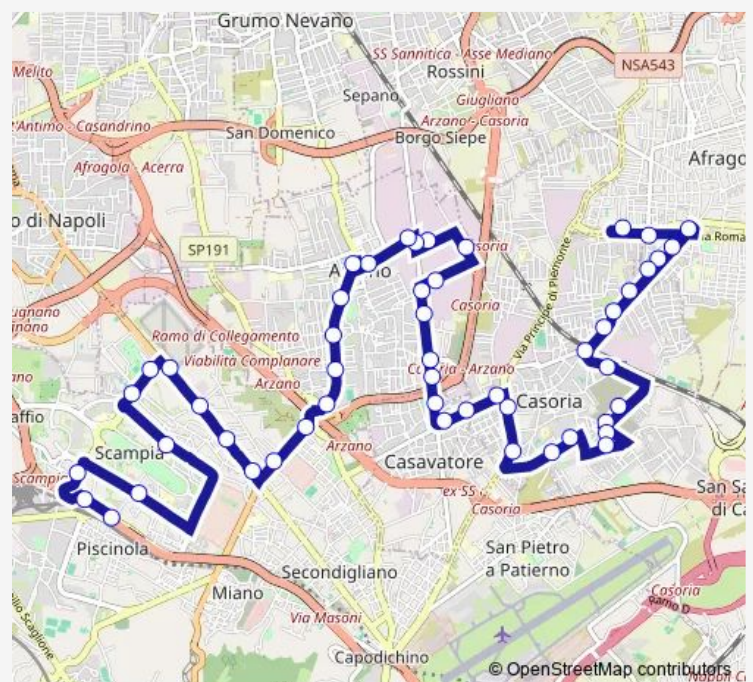

### Route schedule

Afragola - C.so Aldo Moro , CI — Napoli - Via Zuccarini rif. Staz. Metrò Piscinola

Monday 05:30-21:45

Tuesday 05:30-21:45

Wednesday 05:30-21:45

Thursday 05:30-21:45

Friday 05:30-21:45

Saturday 05:30-21:45

### Route info

Direction: Afragola - C.so Aldo Moro , CI

Stops: 51

Trip Duration: 1 hour 10 min

922 — Afragola - Casoria - Napoli (Stazione Metro Piscinola)

Casavatore - Via Locatelli , 73

Casavatore - Via Locatelli , 13