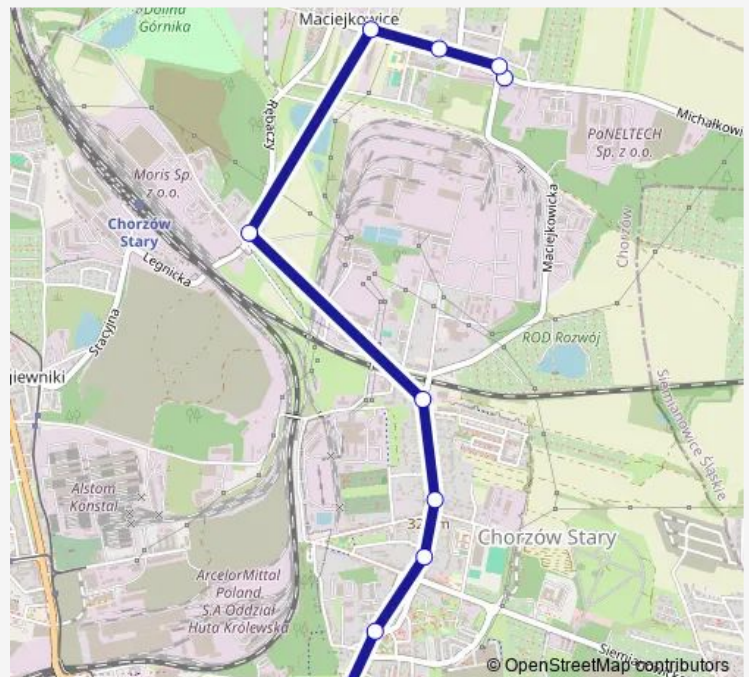

Maciejkowice Dwór — Chorzów Stary Szyb Prezydent

Monday	—
Tuesday	04:46-12:46
Wednesday	04:46-20:46
Thursday	—
Friday	—
Saturday	18:46-20:46
Sunday	04:46-20:46

Route info

Direction: Maciejkowice Dwór

Stops: 11

Trip Duration: 0 hour 13 min

Direction

Chorzów Stary Szyb Prezydent — Maciejkowice Dwór

8 stops

[Open route schedule](#)

Chorzów Stary Szyb Prezydent

Chorzów Stary Bożogrobców

Chorzów Stary Kościół [nż]

Chorzów Stary Plac Jana

Chorzów Stary Wiejska

Maciejkowice Szyb Zygmunt

Maciejkowice Spółdzielnia

Maciejkowice Dwór

Route schedule

Chorzów Stary Szyb Prezydent — Maciejkowice Dwór

Monday	—
Tuesday	08:02-18:02
Wednesday	08:02-20:02
Thursday	—
Friday	—
Saturday	18:02-20:02
Sunday	08:02-20:02

Route info

Direction: Chorzów Stary Szyb Prezydent

Stops: 8

Trip Duration: 0 hour 11 min

922 Bus time schedules and route maps are available in an offline PDF at busmaps.com. Use the busmaps.com website to see live bus times, train schedule or subway schedule, and step-by-step directions for all public transit in Chorzow