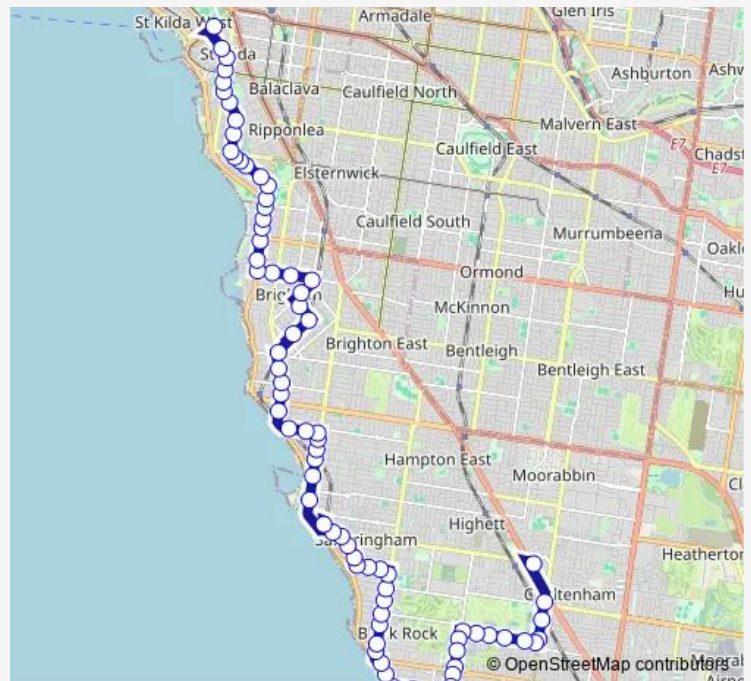

Monday 06:42-19:38

Tuesday 06:42-19:38

Wednesday 06:42-19:38

Thursday 06:42-19:38

Friday 06:42-19:38

Saturday 07:41-19:01

Sunday 09:02-18:14

Route info

Direction: Southland Shopping Centre/Karen St (Cheltenham)

Stops: 81

Trip Duration: 1 hour 6 min

922 — Southland SC - St Kilda Station

Donald MacDonald Reserve/Fourth St (Black Rock)

Ebden Ave/Fourth St (Black Rock)