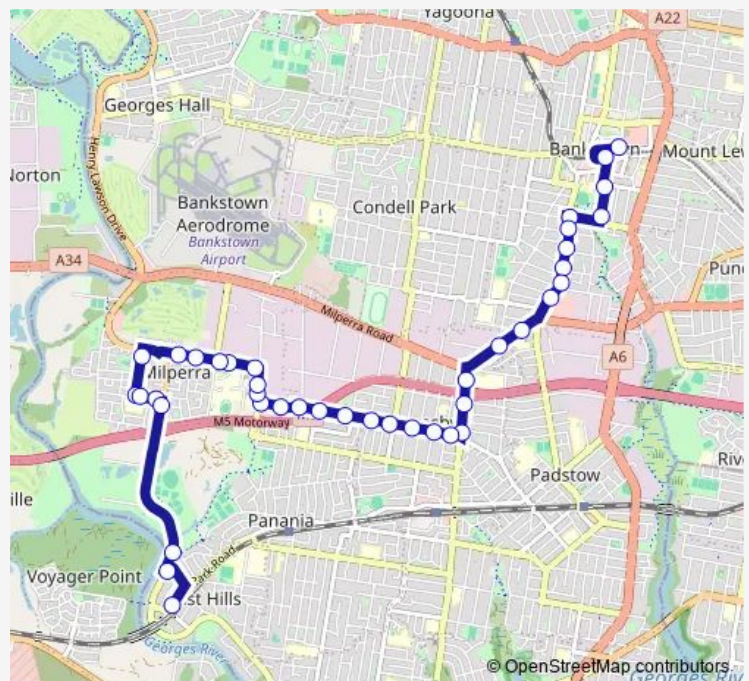

Bus 922 Bankstown to East Hills via Milperra

[Go to website](#)

Direction

Bankstown Central, Link Rd, Stand A — East Hills Station, Park Rd

40 stops

[Open route schedule](#)

- Bankstown Central, Link Rd, Stand A
- Bankstown Station, Stand A
- Restwell St Opp Bankstown Public School
- Restwell St Before Macauley Av
- Macauley Av Opp Bankstown Memorial Park
- Chapel Rd At Dellwood St
- Chapel Rd At De Witt St
- Chapel Rd At Hixson St
- Chapel Rd Before Hoskins Av
- Bankstown Home, Chapel Rd
- Canterbury Rd Opp Claribel St
- Canterbury Rd At Lachlan St
- The River Rd After Turvey St
- The River Rd After South Western Mwy
- Revesby Public School, The River Rd
- St Lukes Primary School, Beaconsfield St
- Beaconsfield St At Albert St
- Beaconsfield St After Sherwood St
- Beaconsfield St At Queen St
- Beaconsfield St Opp Beaconsfield Shops
- Beaconsfield St After Gowlland Pde

Route schedule

Bankstown Central, Link Rd, Stand A — East Hills Station, Park Rd

Monday	05:35-21:27
Tuesday	05:35-21:27
Wednesday	05:35-21:27
Thursday	05:35-21:27
Friday	05:35-21:27
Saturday	06:25-19:35
Sunday	08:35-17:20

Route info

Direction: Bankstown Central, Link Rd, Stand A

Stops: 40

Trip Duration: 0 hour 32 min

922 — Bankstown to East Hills via Milperra

Beaconsfield St At South Western Mwy

Beaconsfield St Opp Marigold St

Sunday 17:56

Route info

Direction: East Hills Station, Park Rd

Stops: 16

Trip Duration: 0 hour 12 min

922 Bus time schedules and route maps are available in an offline PDF at busmaps.com. Use the busmaps.com website to see live bus times, train schedule or subway schedule, and step-by-step directions for all public transit in Liverpool