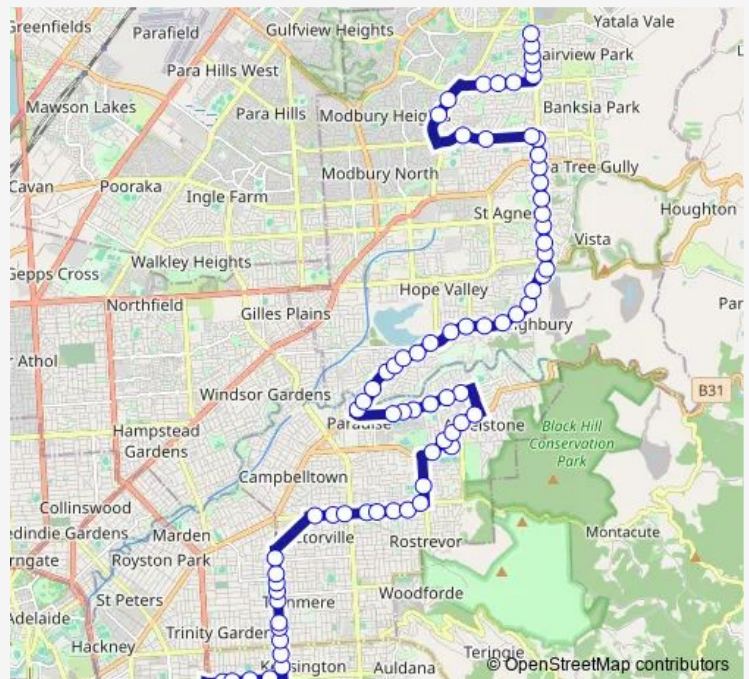

Stop School Milne Rd / Redwood Ave

Stop 52 Hancock Rd - East side

Stop 51 Hancock Rd - East side

Stop 50 Hancock Rd - East side

Stop 49 Hancock Rd - East side

Stop 48 Hancock Rd - East side

Route schedule

Stop 59 Hancock Rd - East side — Stop 149 Portrush Rd - East side

Monday 07:15

Tuesday 07:15

Wednesday 07:15

Thursday 07:15

Friday 07:15

Saturday —

Sunday —

Route info

Direction: Stop 59 Hancock Rd - East side

Stops: 78

Trip Duration: 1 hour 4 min

922 — Loreto College to Surrey Downs

Stop 47 Hancock Rd - East side

Stop 46H Hancock Rd - East side

Stop 45H Hancock Rd - East side

Stop 44H Hancock Rd - East side

Stop 43 Lower North East Rd - East side

Stop 42 Lower North East Rd - South East side

Stop 41 Lower North East Rd - East side

Stop 40 Lower North East Rd - South East side

Stop 39 Lower North East Rd - South East side