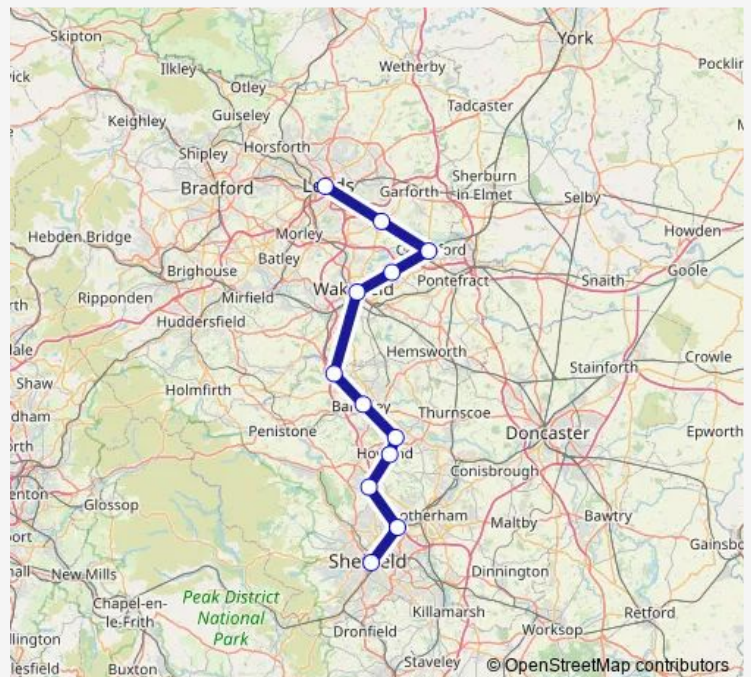

Wakefield Westgate

Outwood

Leeds

Route schedule

Sheffield — Leeds

Monday 05:15-22:15

Tuesday 05:15-22:15

Wednesday 05:15-22:15

Thursday 05:15-22:15

Friday 05:15-23:15

Saturday 05:15-22:15

Sunday 08:27-22:32

Route info

Direction: Sheffield

Stops: 13

Trip Duration: 1 hour 12 min

Saturday 05:28-22:31

Sunday 08:39-22:44

Route info

Direction: Sheffield

Stops: 12

Trip Duration: 1 hour 23 min

Direction

Sheffield — Leeds

13 stops

[Open route schedule](#)

Sheffield

Meadowhall

Rotherham Central

Swinton (South Yorks)

Bolton-Upon-Dearne

Goldthorpe